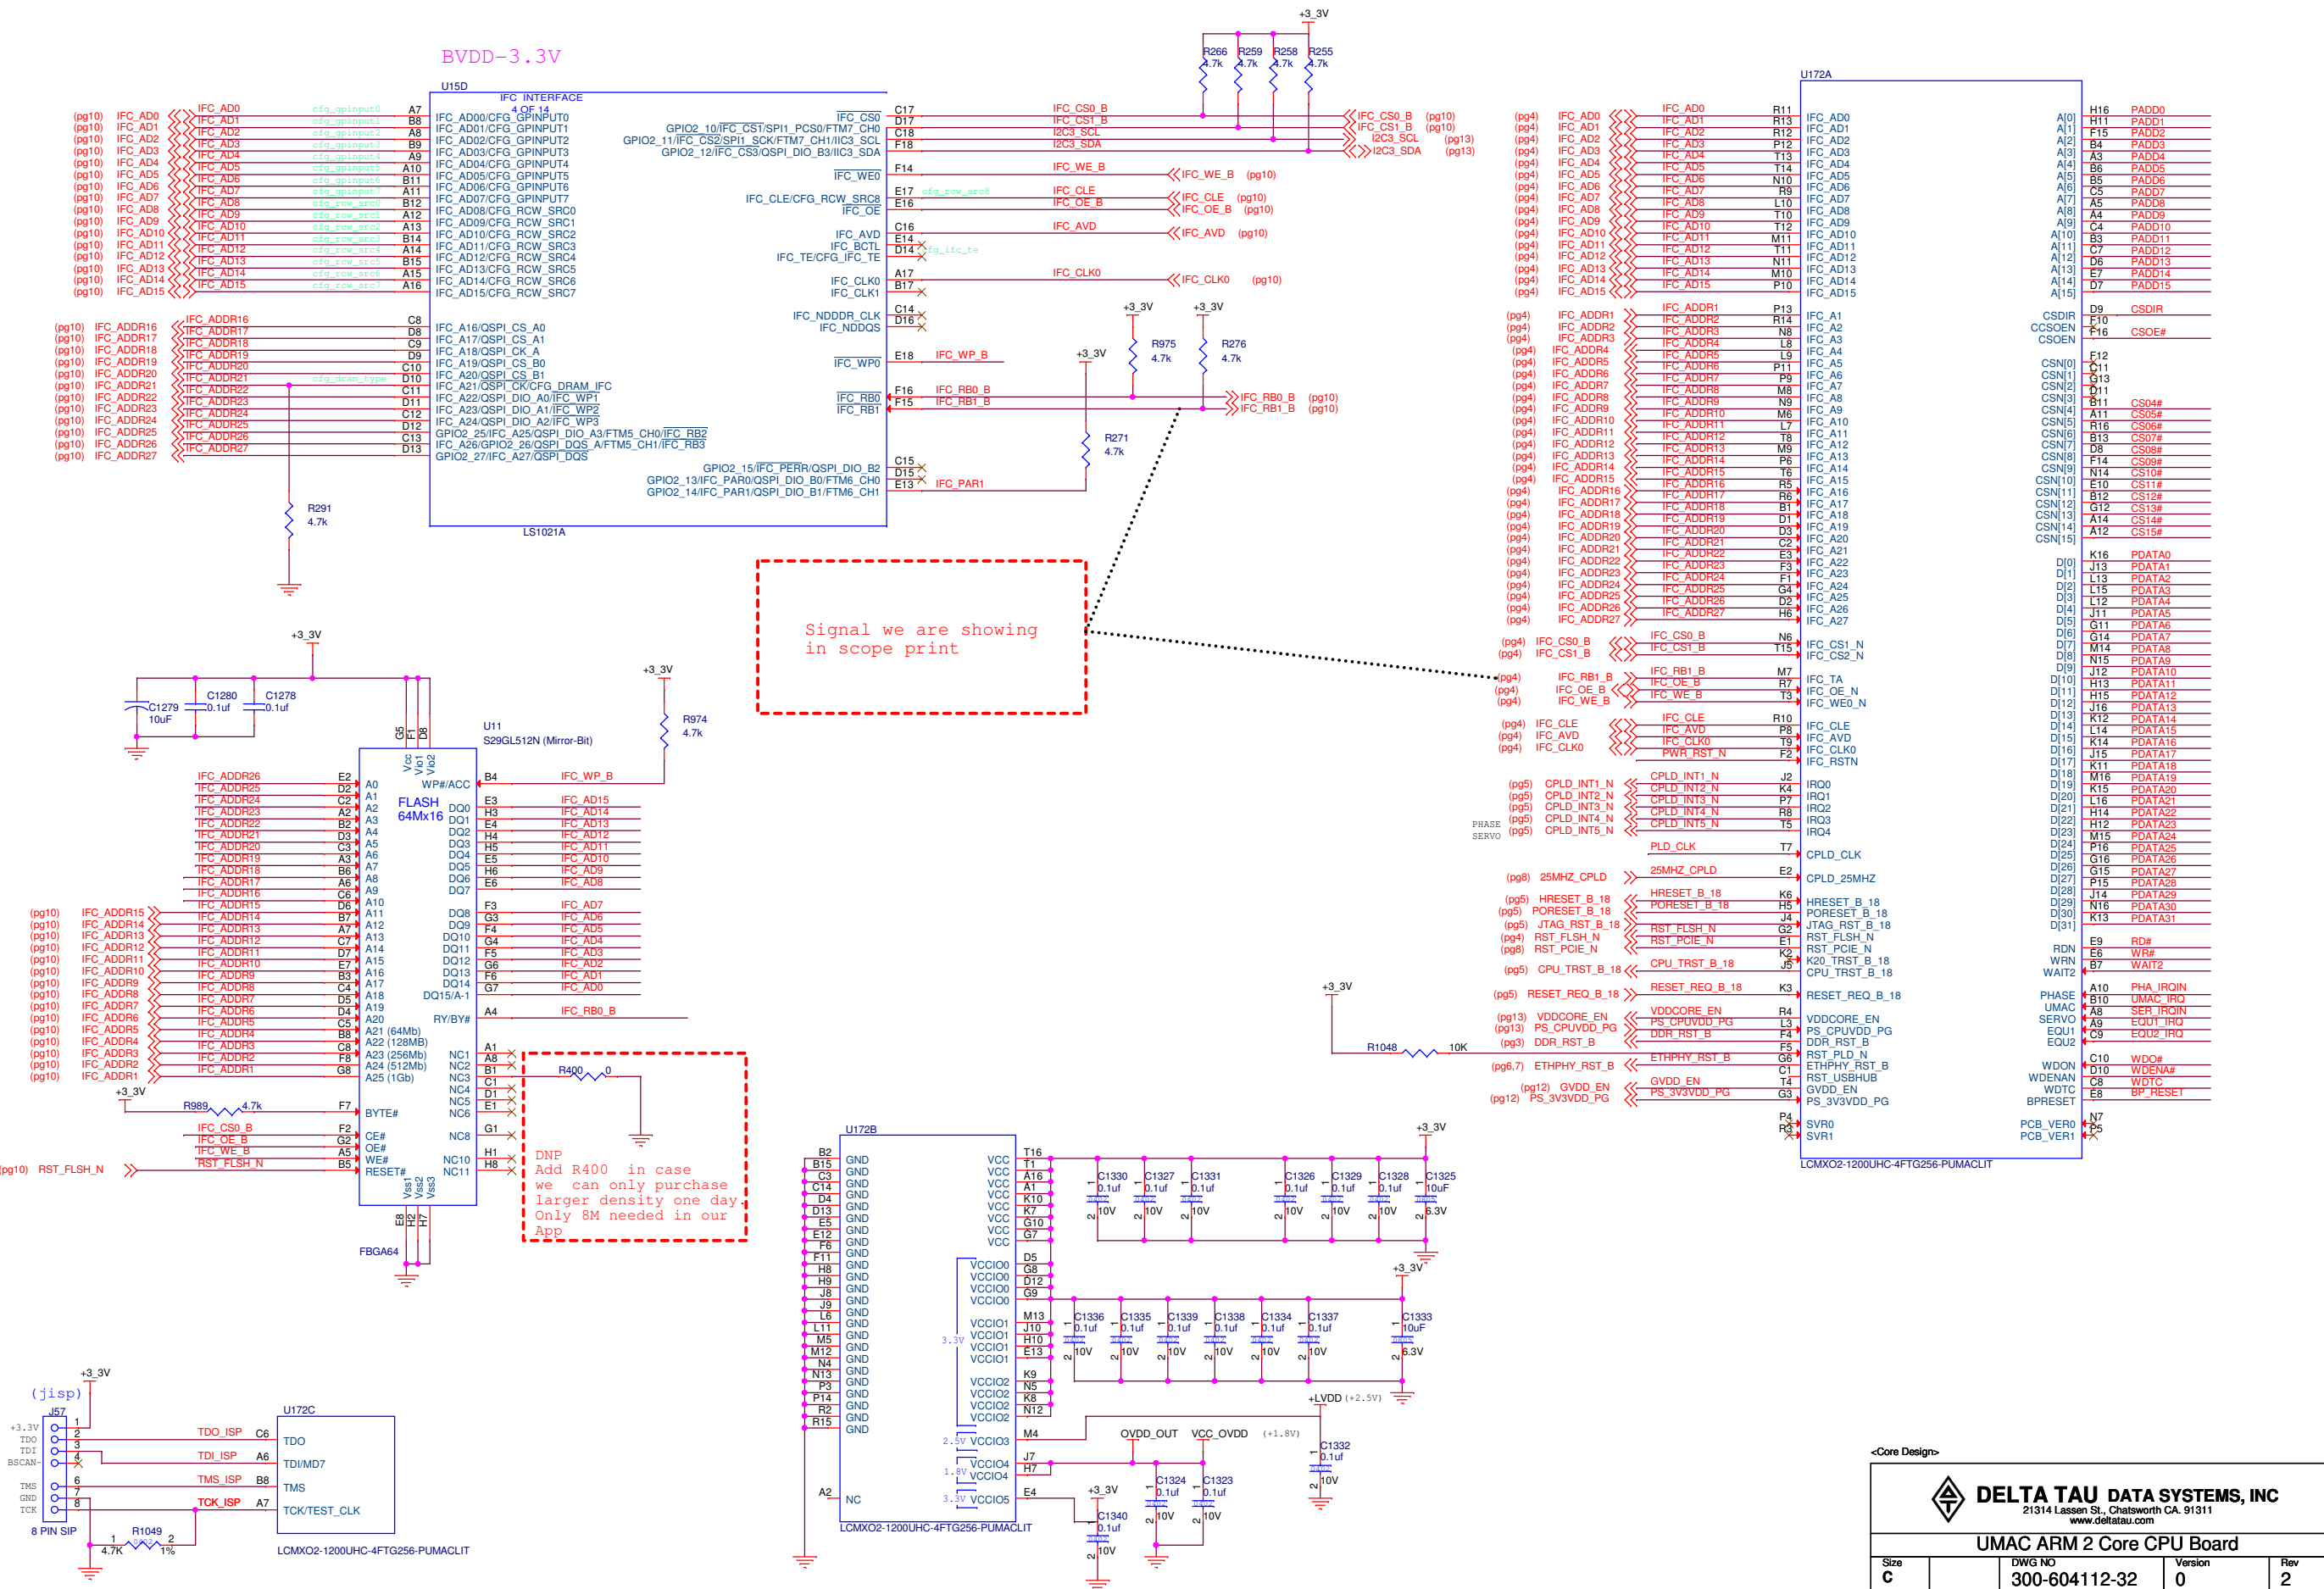

# NOR FLASH I/F

BVDD-3.3V

**DELTA TAU DATA SYSTEMS, INC**  
 21314 Lassen St., Chatsworth CA. 91311  
 www.deltatau.com

**UMAC ARM 2 Core CPU Board**

Size	DWG NO	Version	Rev
C	300-604112-32	0	2

Tuesday, February 16, 2016 Sheet 4 of 13