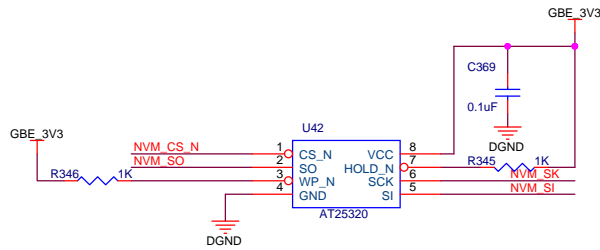

Special Signals

EEPROM

Intel82574IT

Title		<PCIe->GBE>
Size	Document Number	Rev
A3	<Doc>	<Rev Code>
Date:	Tuesday, April 12, 2016	Sheet 20 of 25