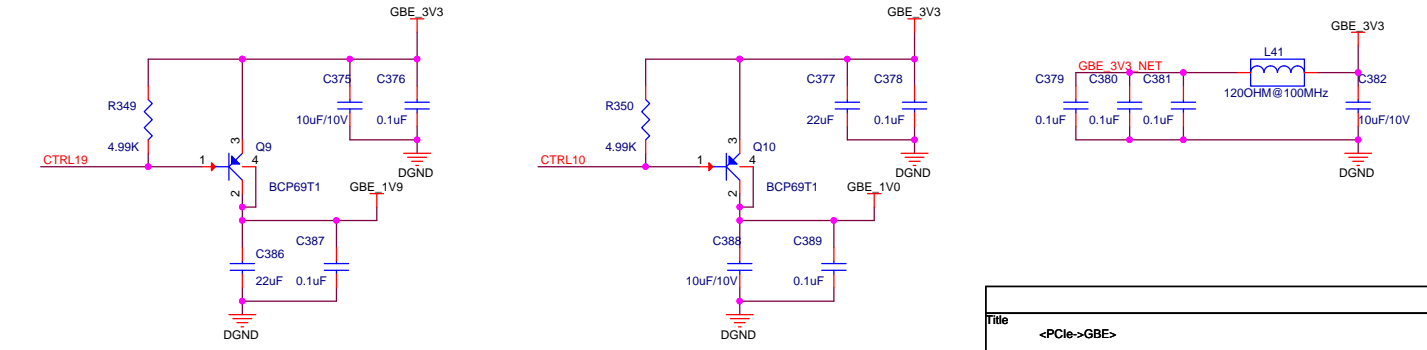

Special Signals

EEPROM

Intel82574IT

Title		<PCIe->GBE>
Size	Document Number	Rev
A3	<Doc>	<Rev Code>
Date:	Tuesday, April 12, 2016	Sheet 20 of 25