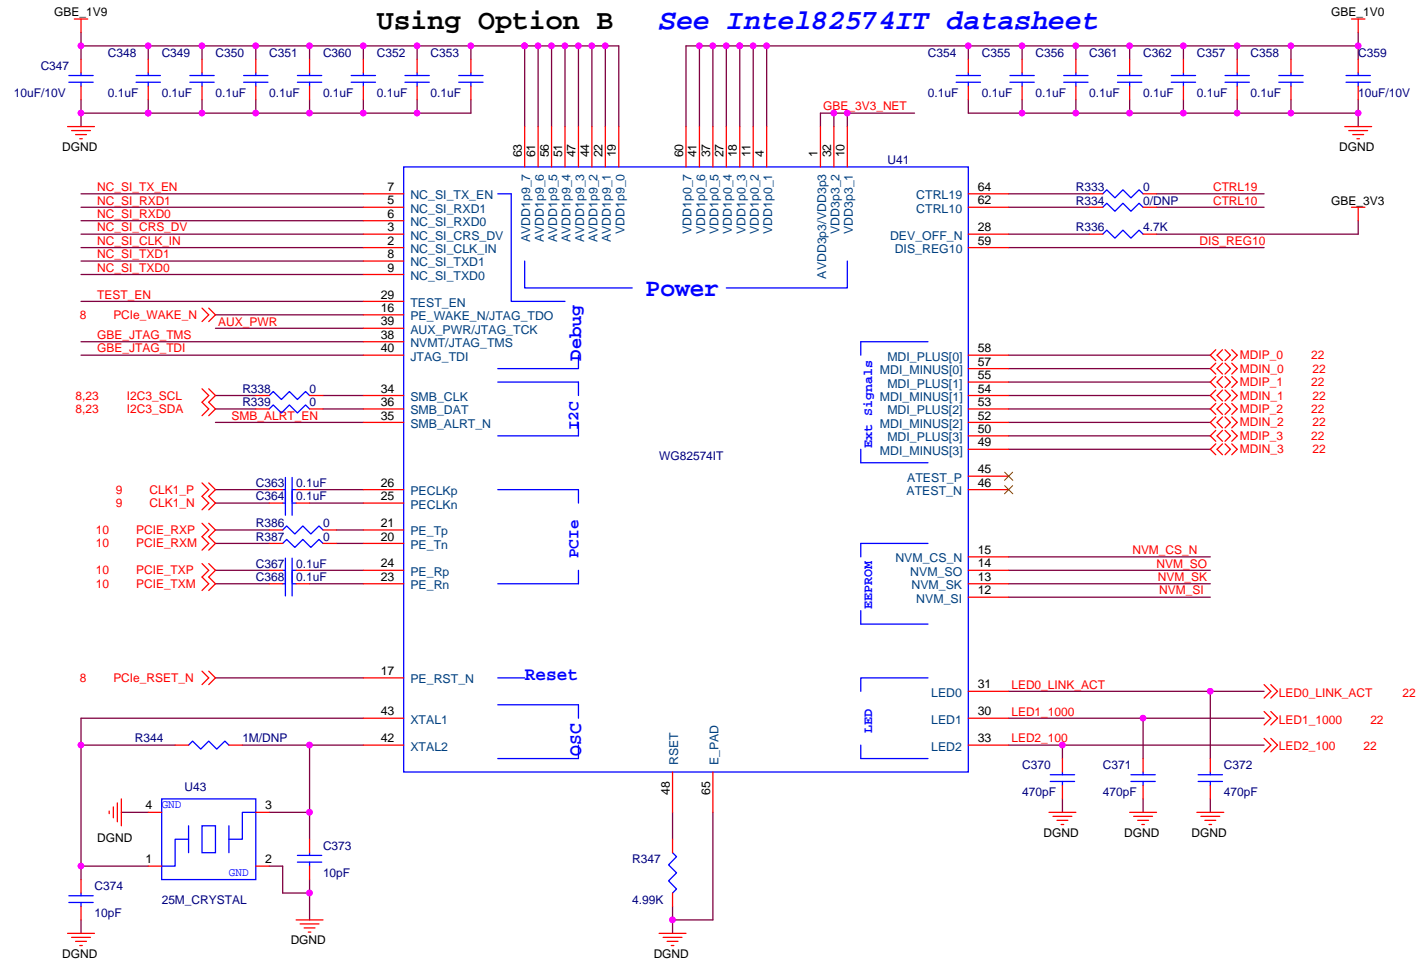

Special Signals

EEPROM

Intel82574IT

Title		<PCIe->GBE>
Size	Document Number	Rev
A3	<Doc>	<Rev Code>
Date:	Tuesday, April 12, 2016	Sheet 20 of 25