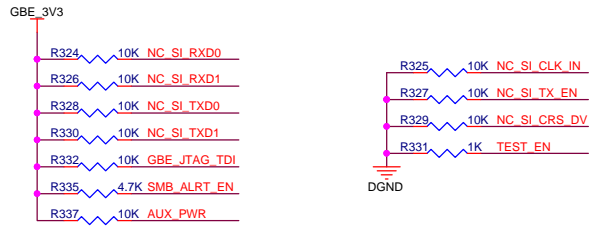

Special Signals

EEPROM

Intel82574IT

Title		<PCIe->GBE>
Size	Document Number	Rev
A3	<Doc>	<Rev Code>
Date:	Tuesday, April 12, 2016	Sheet 20 of 25