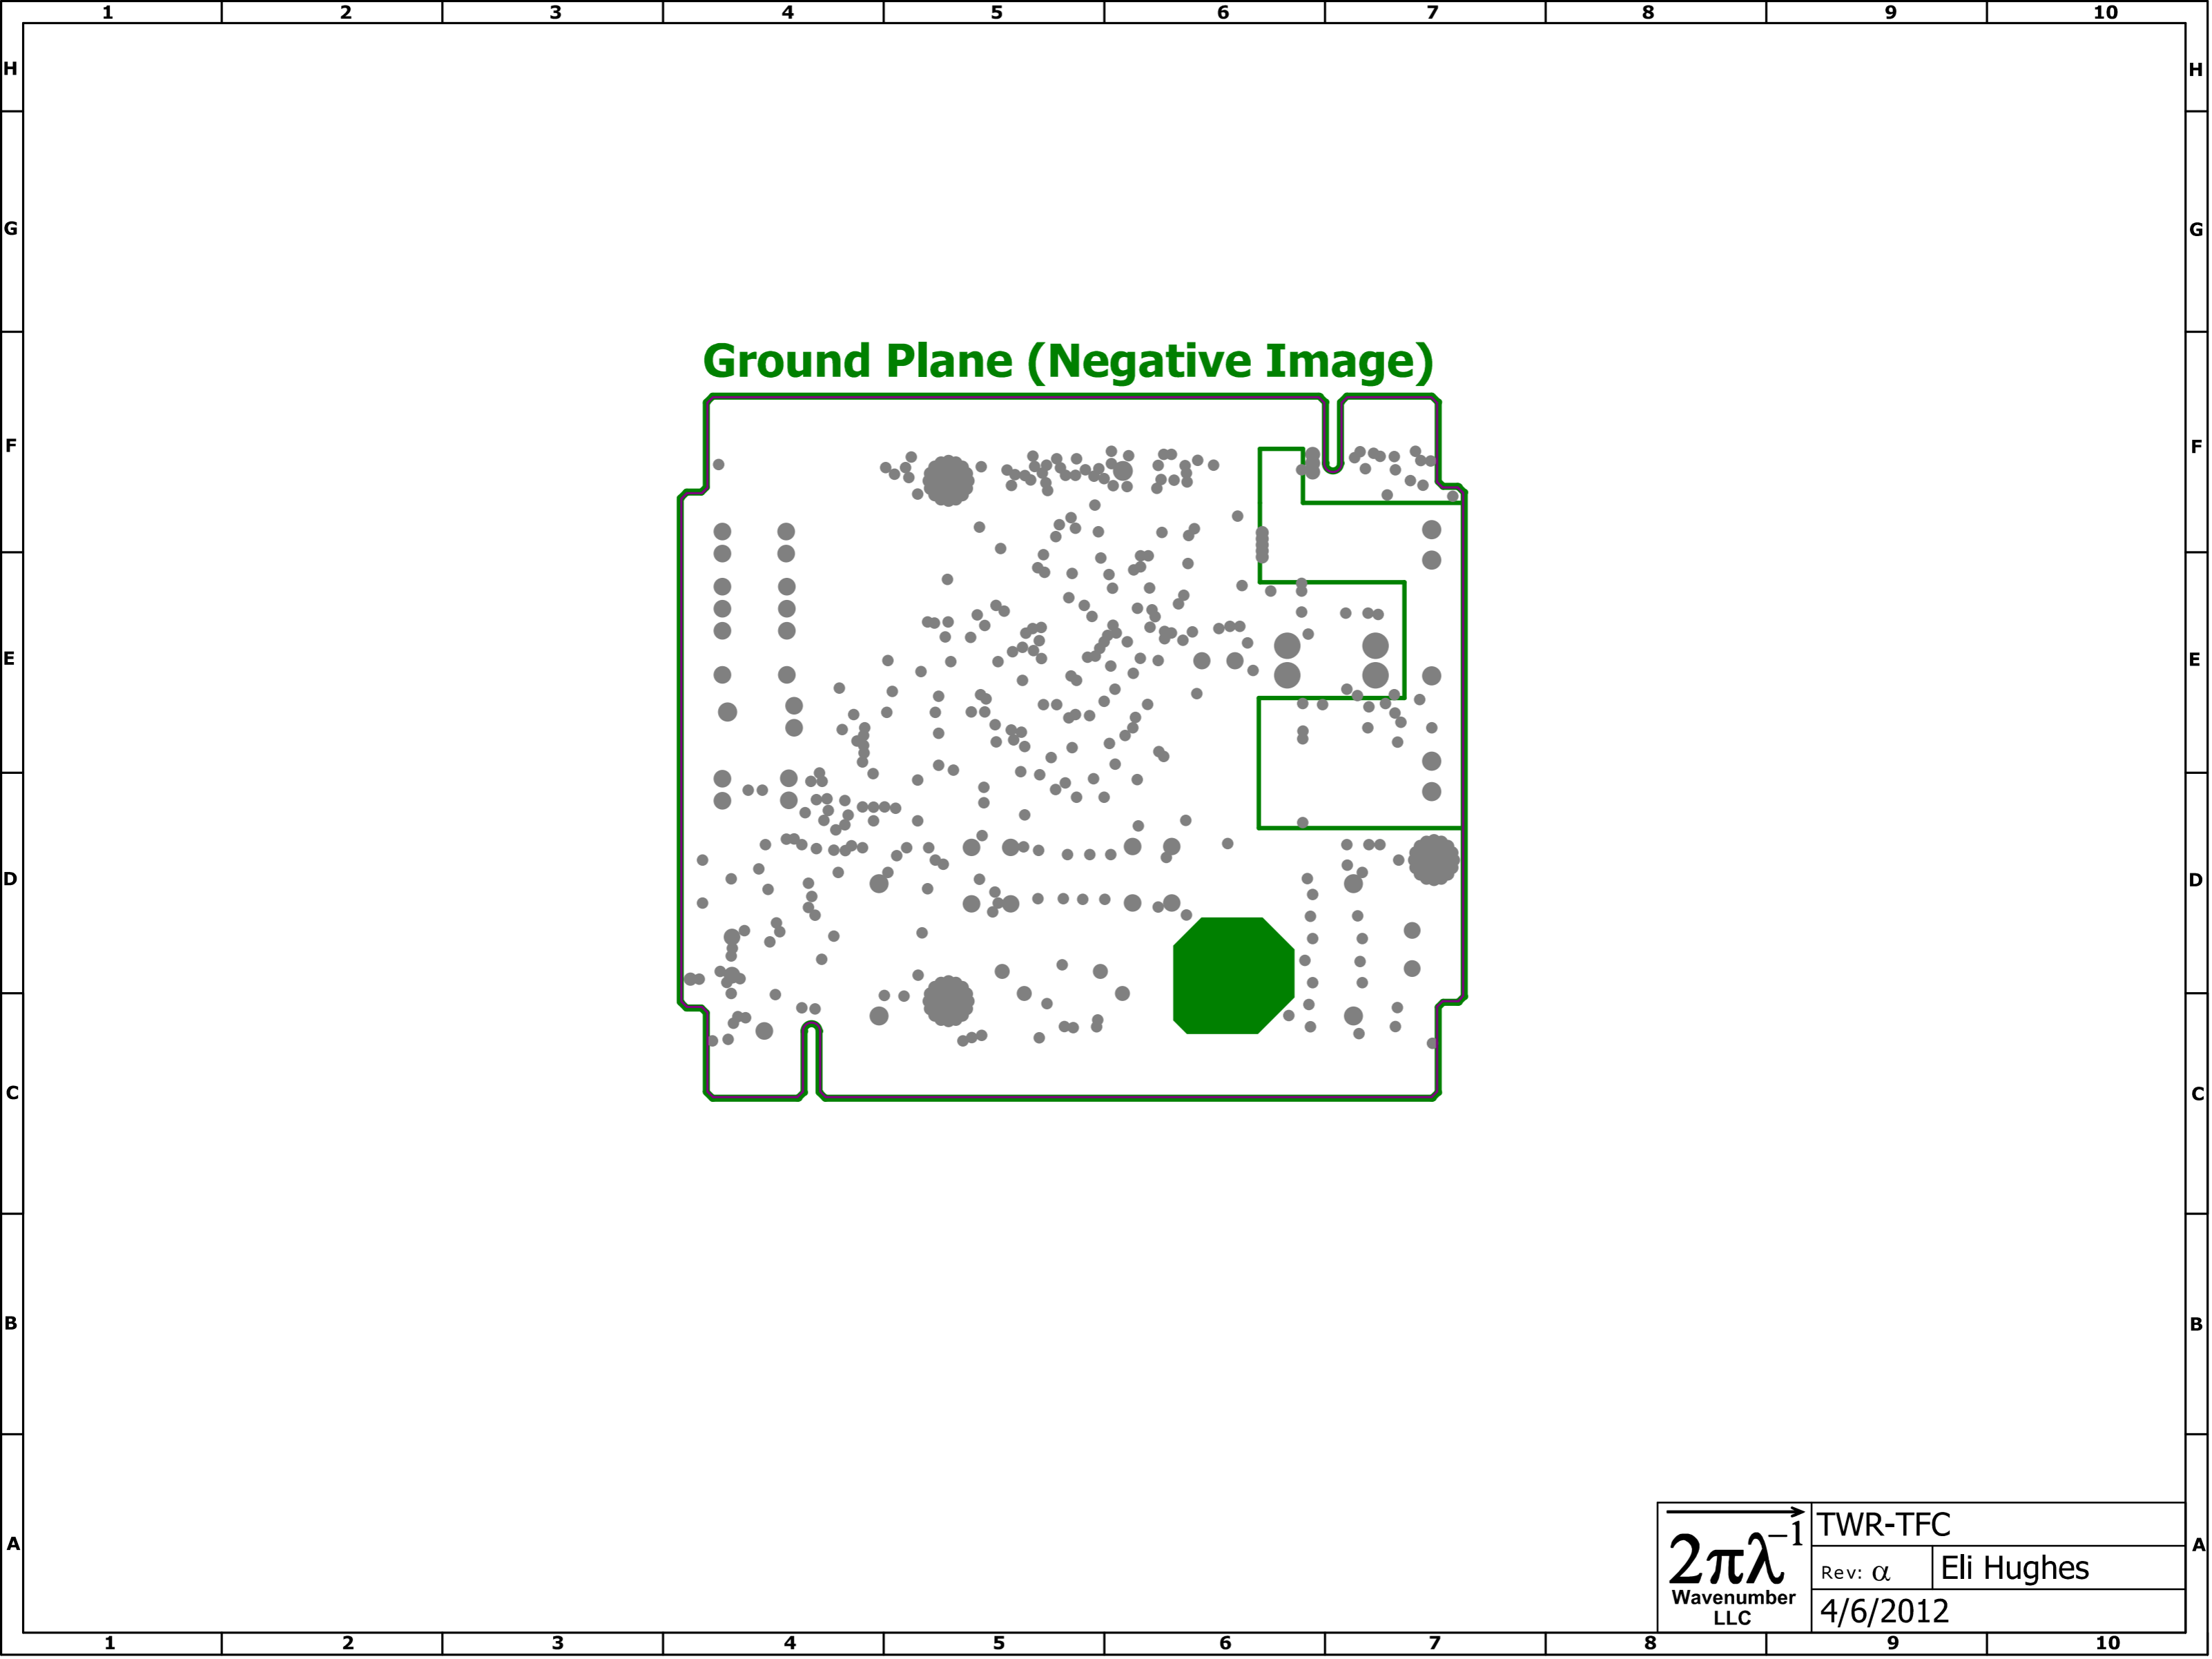

Top Copper

Inner Signal 1

$2\pi\lambda^{-1}$ Wavenumber LLC	TWR-TFC	
	Rev: α	Eli Hughes
	4/6/2012	

Power Plane (Negative Image)

$2\pi\lambda^{-1}$ Wavenumber LLC	TWR-TFC	
	Rev: α	Eli Hughes
	4/6/2012	

Ground Plane (Negative Image)

$2\pi\lambda^{-1}$ Wavenumber LLC	TWR-TFC	
	Rev: α	Eli Hughes
	4/6/2012	

Inner Signal 2

Bottom Copper