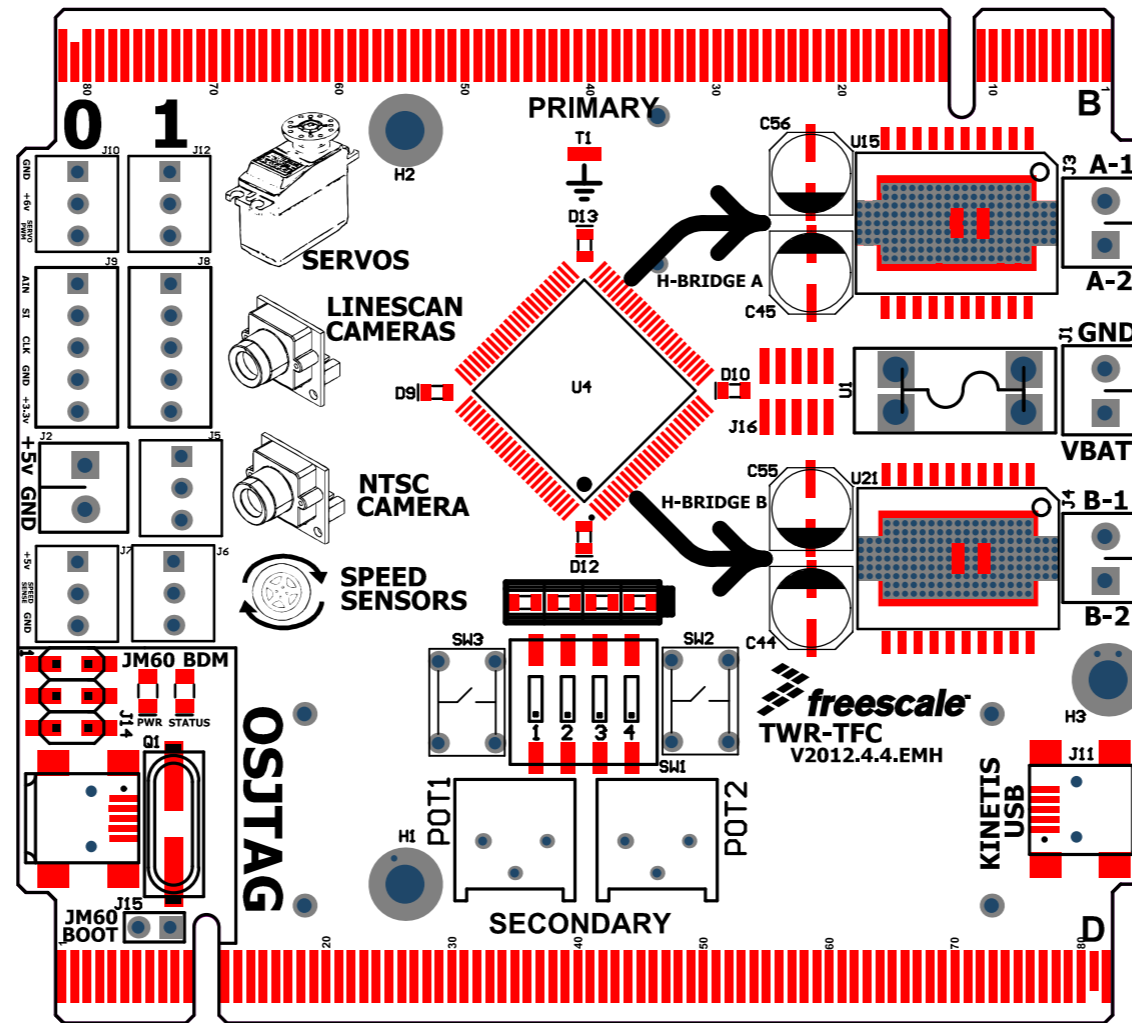

Top Copper

Inner Signal 1

$2\pi\lambda^{-1}$ Wavenumber LLC	TWR-TFC	
	Rev: α	Eli Hughes
	4/6/2012	

Power Plane (Negative Image)

$2\pi\lambda^{-1}$ Wavenumber LLC	TWR-TFC	
	Rev: α	Eli Hughes
	4/6/2012	

Ground Plane (Negative Image)

$2\pi\lambda^{-1}$ Wavenumber LLC	TWR-TFC	
	Rev: α	Eli Hughes
	4/6/2012	

Inner Signal 2

Bottom Copper