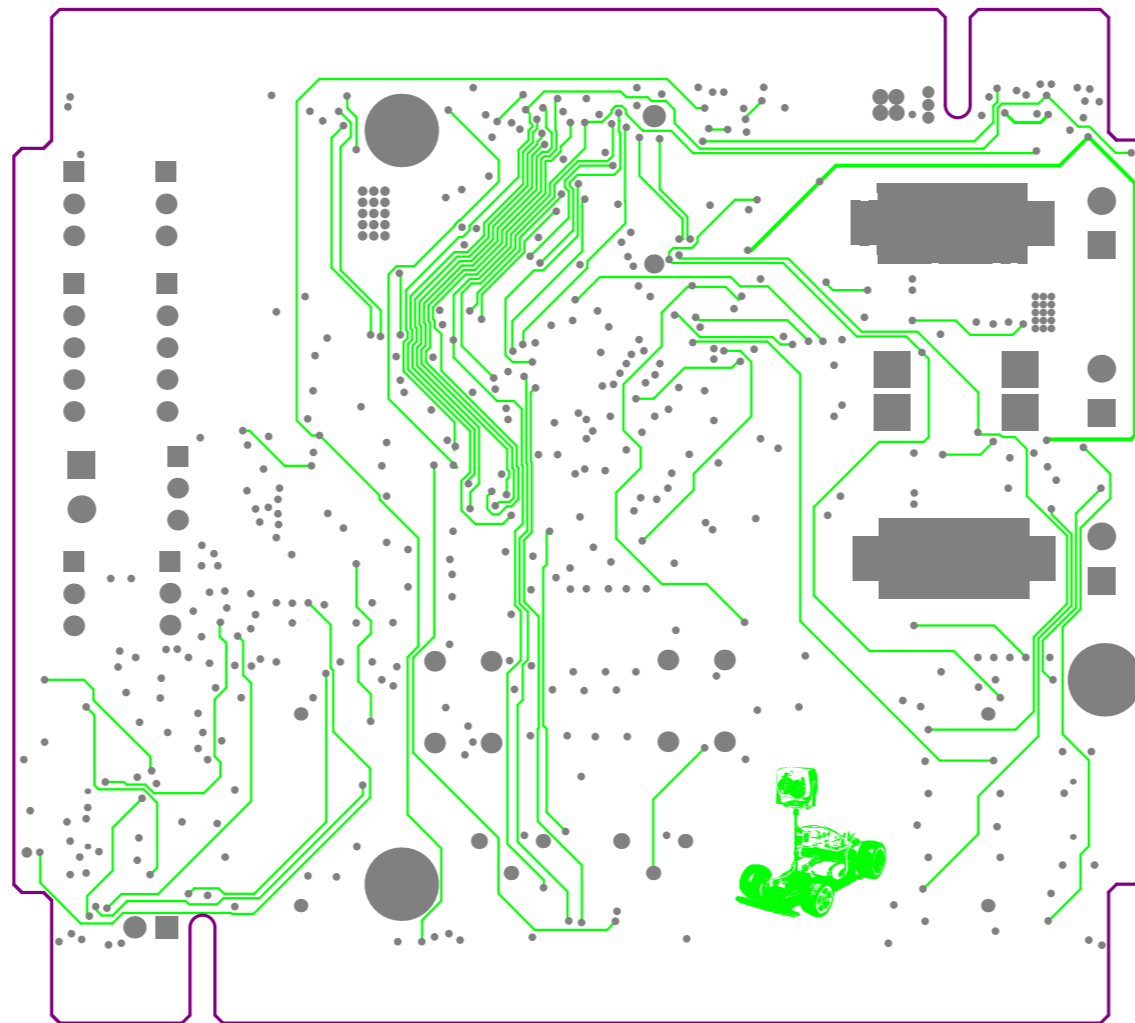

Top Copper

Inner Signal 1

$2\pi\lambda^{-1}$ Wavenumber LLC	TWR-TFC	
	Rev: α	Eli Hughes
	4/6/2012	

Power Plane (Negative Image)

$2\pi\lambda^{-1}$ Wavenumber LLC	TWR-TFC	
	Rev: α	Eli Hughes
	4/6/2012	

Ground Plane (Negative Image)

$2\pi\lambda^{-1}$ Wavenumber LLC	TWR-TFC	
	Rev: α	Eli Hughes
	4/6/2012	

Inner Signal 2

Bottom Copper