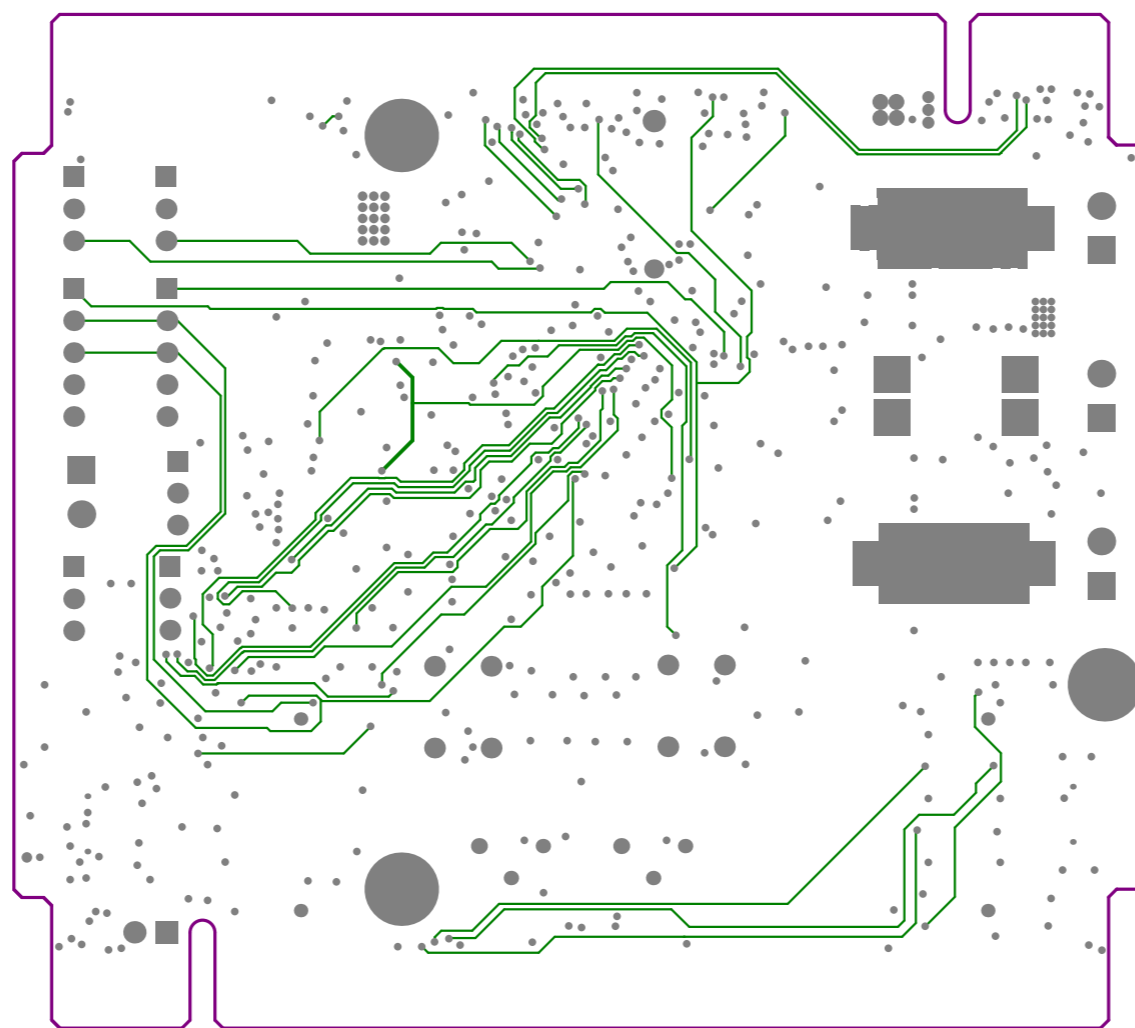

Top Copper

Inner Signal 1

$2\pi\lambda^{-1}$ Wavenumber LLC	TWR-TFC	
	Rev: α	Eli Hughes
	4/6/2012	

Power Plane (Negative Image)

$2\pi\lambda^{-1}$ Wavenumber LLC	TWR-TFC	
	Rev: α	Eli Hughes
	4/6/2012	

Ground Plane (Negative Image)

$2\pi\lambda^{-1}$ Wavenumber LLC	TWR-TFC	
	Rev: α	Eli Hughes
	4/6/2012	

Inner Signal 2

Bottom Copper