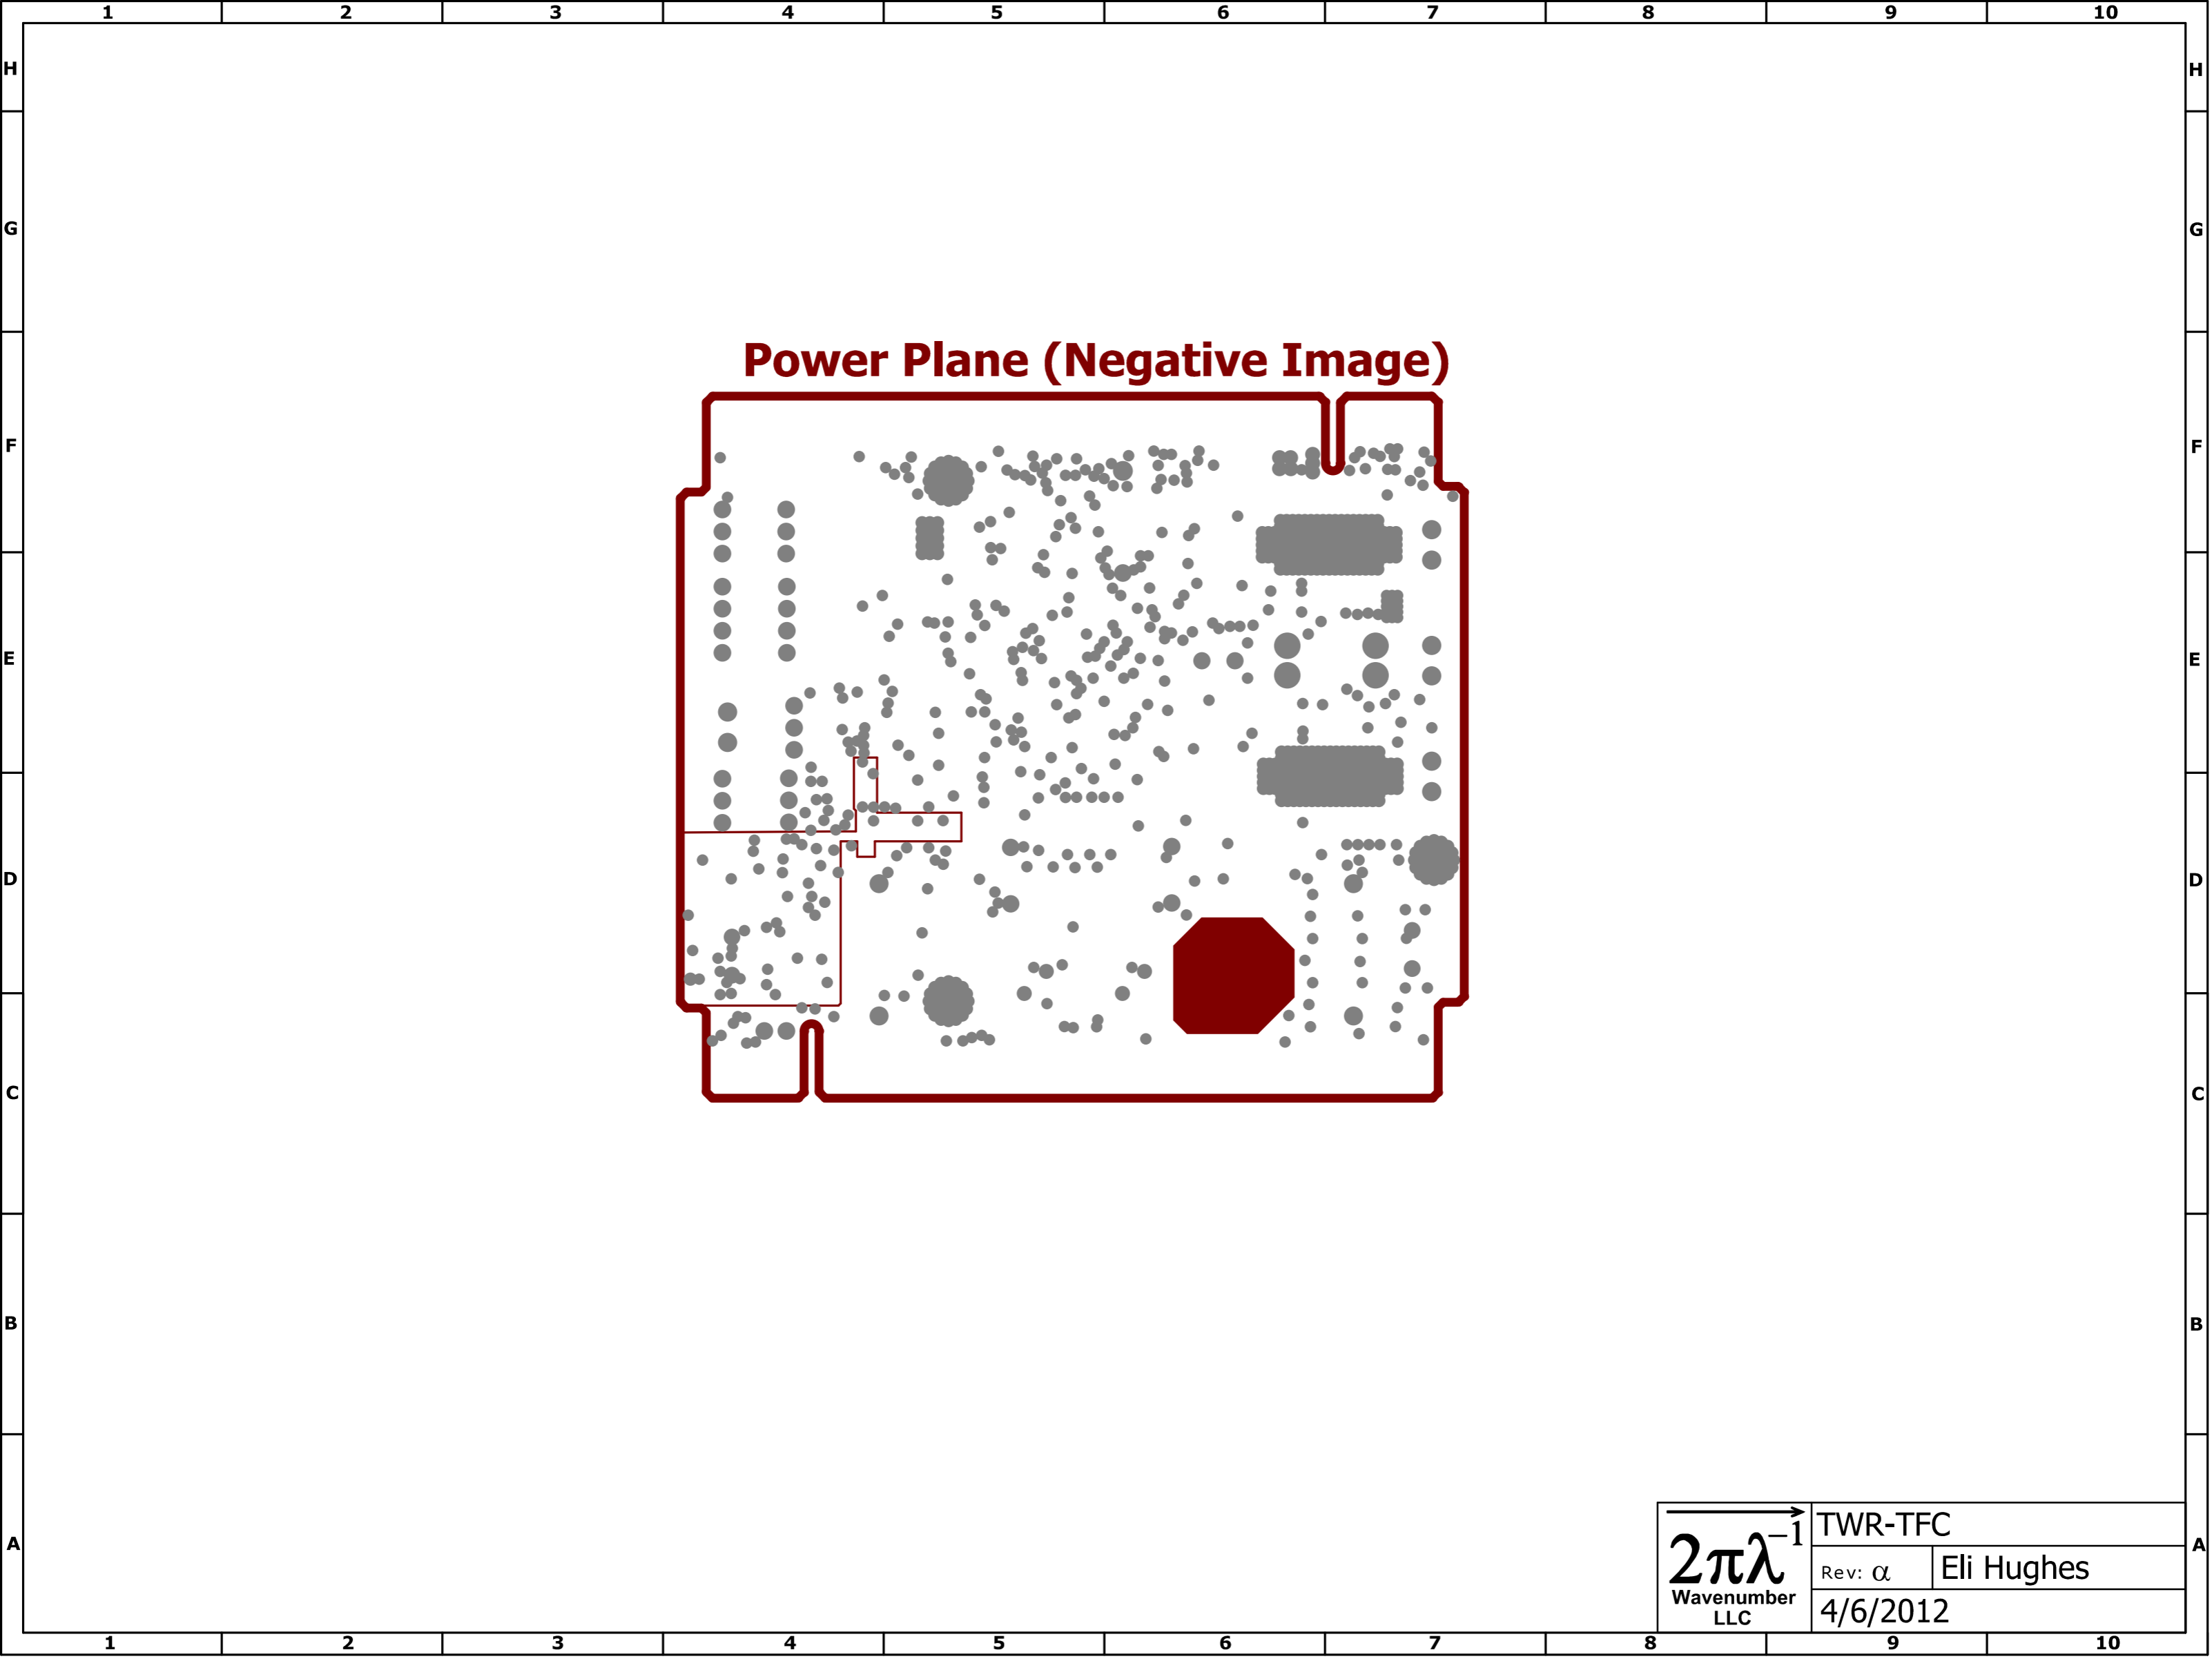

Top Copper

Inner Signal 1

$2\pi\lambda^{-1}$ Wavenumber LLC	TWR-TFC	
	Rev: α	Eli Hughes
	4/6/2012	

Power Plane (Negative Image)

$2\pi\lambda^{-1}$ Wavenumber LLC	TWR-TFC	
	Rev: α	Eli Hughes
	4/6/2012	

Ground Plane (Negative Image)

$2\pi\lambda^{-1}$ Wavenumber LLC	TWR-TFC	
	Rev: α	Eli Hughes
	4/6/2012	

Inner Signal 2

Bottom Copper