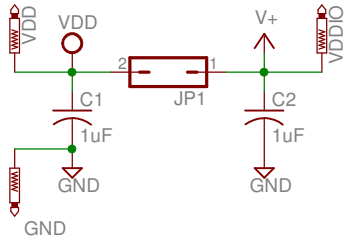

* Close JP1 when VDD=VDDIO, and only supply VDD

TITLE: FXAS21000

Document Number:

REV:

Date: 5/26/2014 11:47:58 AM

Sheet: 1/1