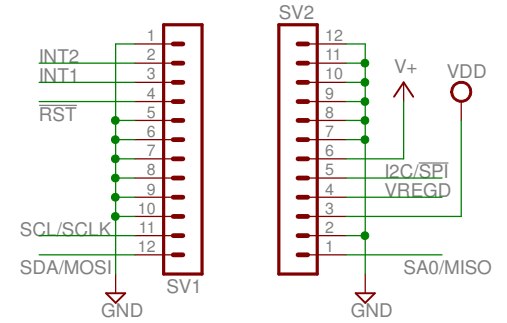

* Close JP1 when VDD=VDDIO, and only supply VDD

TITLE: FXAS21000

Document Number:

REV:

Date: 5/26/2014 11:47:58 AM

Sheet: 1/1