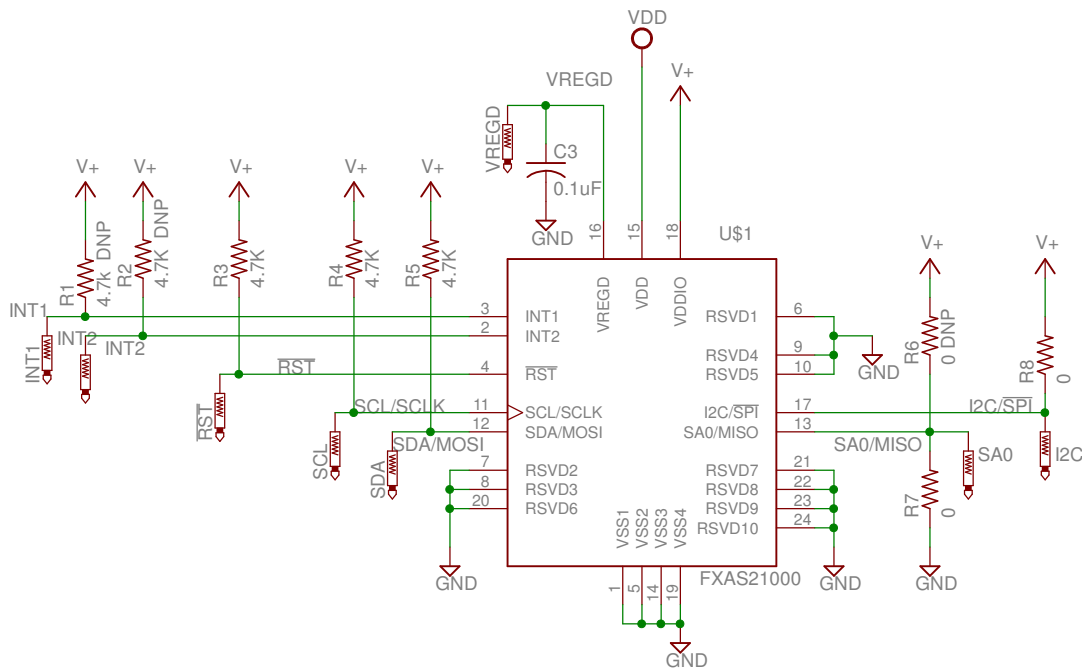

* Close JP1 when VDD=VDDIO, and only supply VDD

TITLE: FXAS21000

Document Number:

REV:

Date: 5/26/2014 11:47:58 AM

Sheet: 1/1