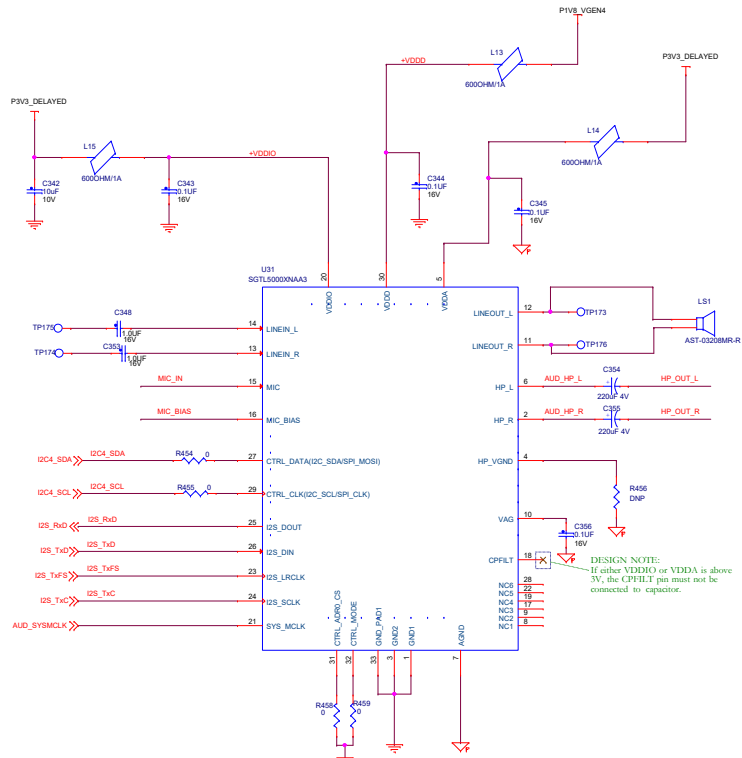

AUDIO INTERFACE

I2C address: 0001010(R/W)