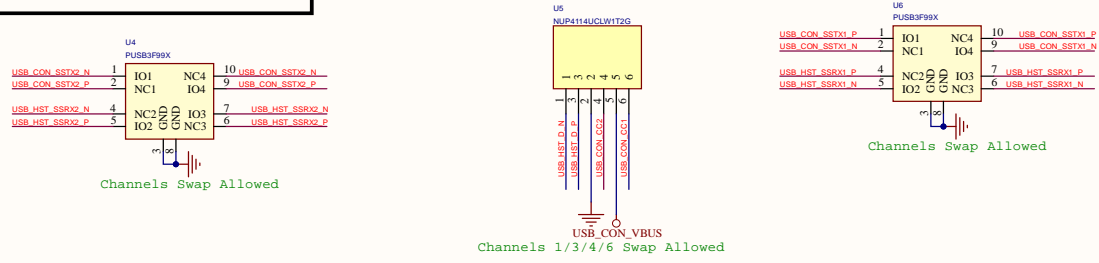

# USB3.2 Host Interface & CC Controller

## ESD Protection

File: <b>MS63USB REV A0.0</b>		Cannot open file	
Page name: <b>USB Host</b>		D:\nextCloud (Work)\Ariel, HW-MS63U	
Size A	Drawing Number: <b>MS63USB</b>	Drawn: <b>StraystarA</b>	Date: <b>29.08.23</b>
Date:	Page <b>4</b> of <b>10</b>		Rev <b>R.0</b>