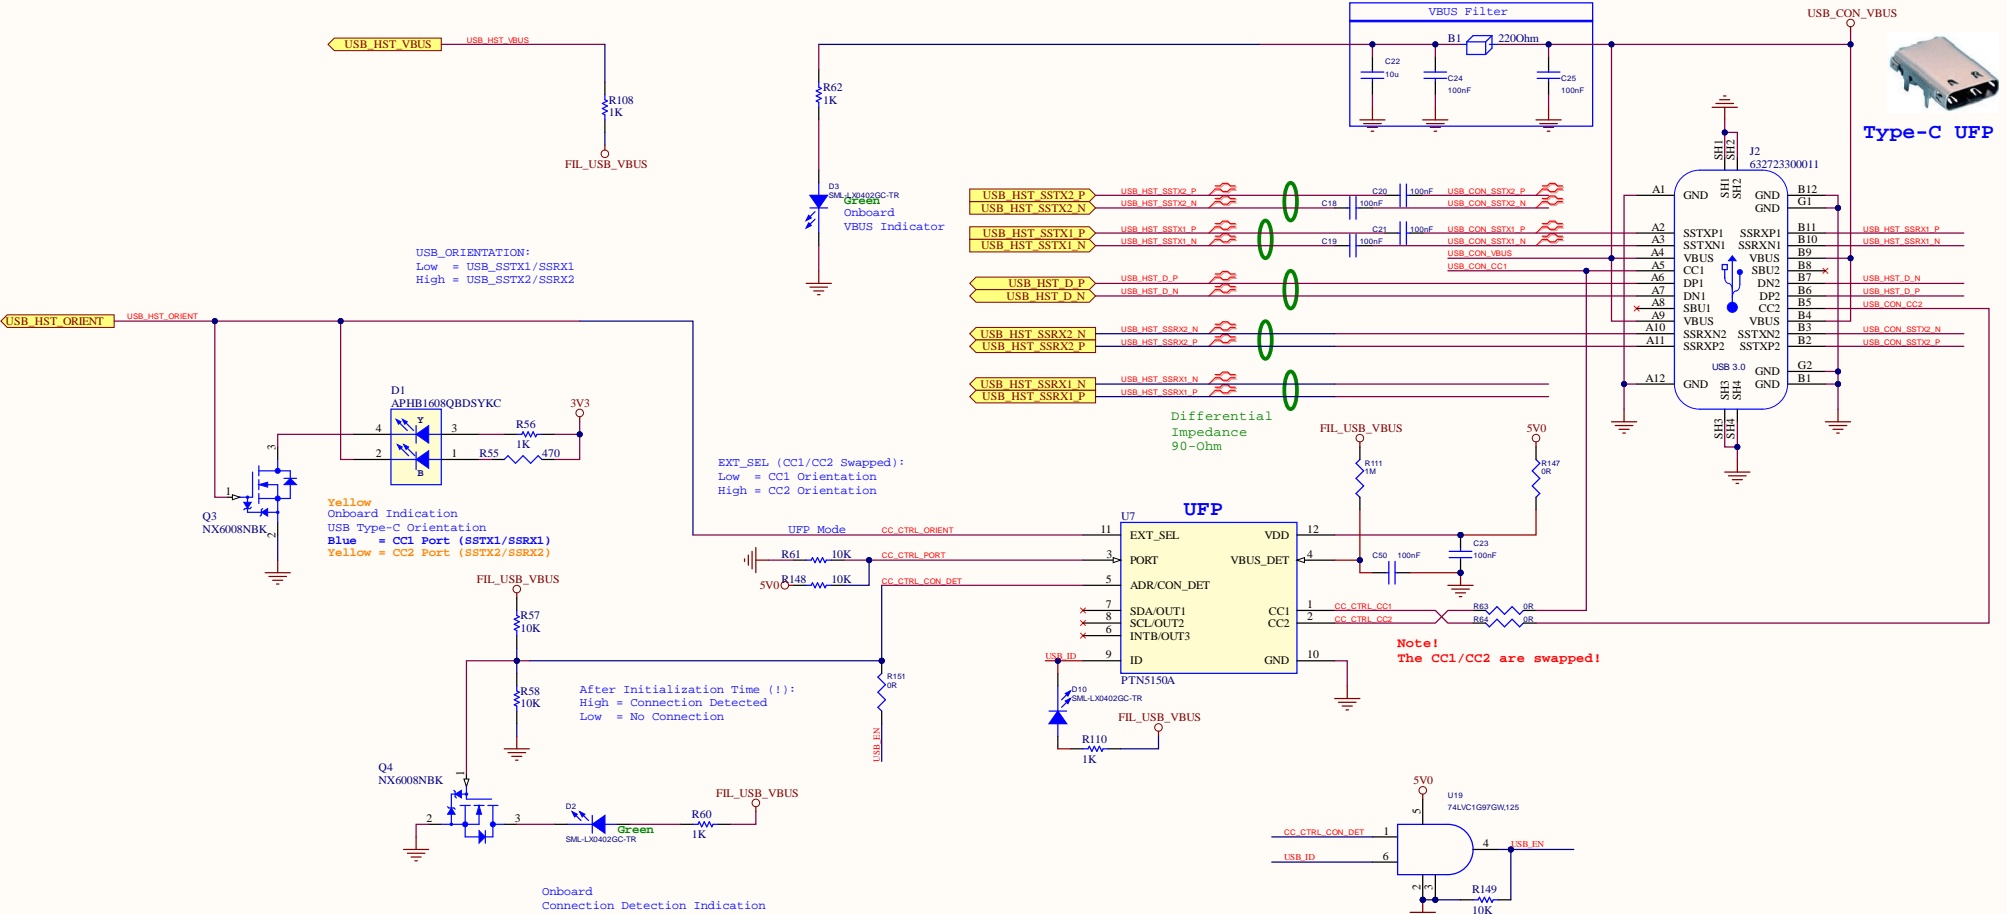

# USB3.2 Host Interface & CC Controller

## ESD Protection

File: <b>MS63USB REV A0.0</b>		Cannot open file	
Page name: <b>USB Host</b>		D:\nextCloud (Work)\Ariel, HW-MS63U	
Size A	Drawing Number: <b>MS63USB</b>	Drawn: <b>StraystarA</b>	Date: <b>29.08.23</b>
Date:	Page <b>4</b> of <b>10</b>		Rev <b>R.0</b>