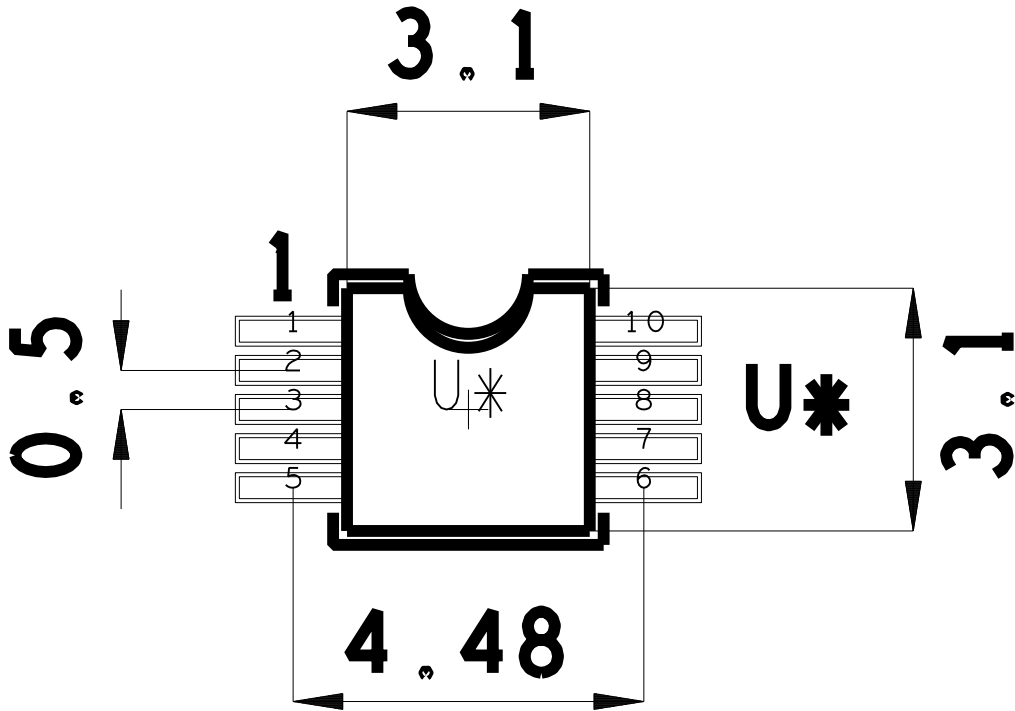

MSOP10_0P5_3P1X3P1_IPC

PADS - R054X011S

ALL DIMS IN MM