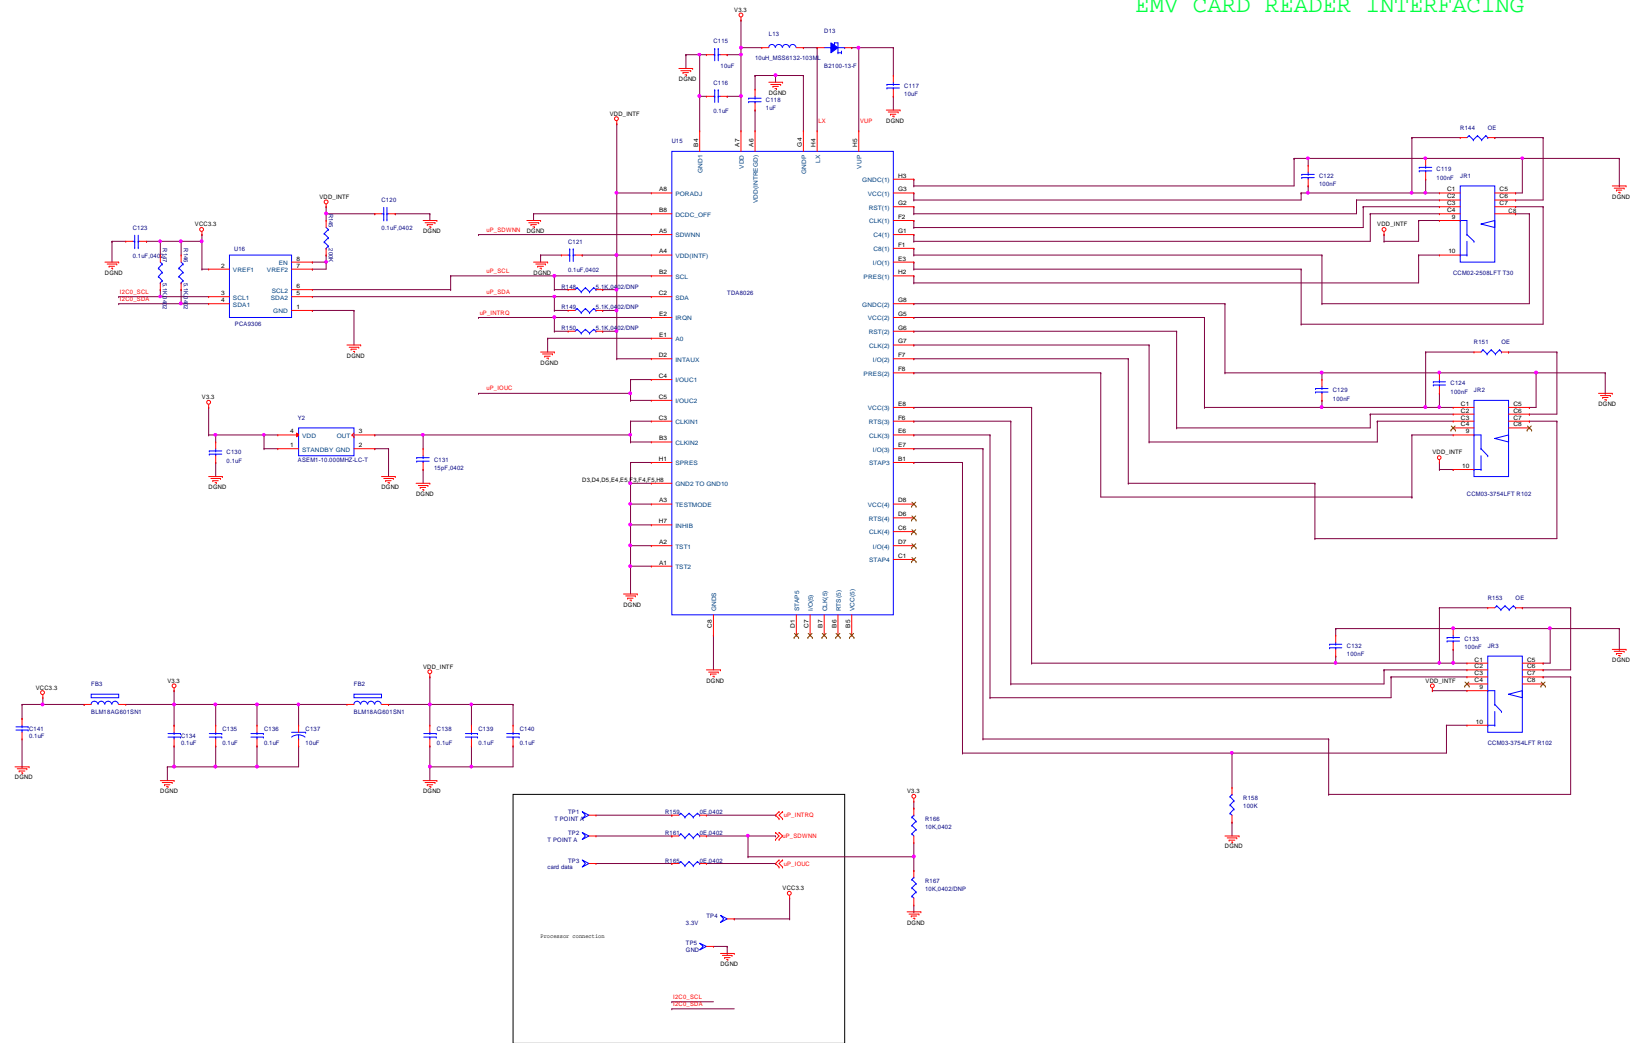

EMV CARD READER INTERFACING

File	<Title>	Rev
Doc	Equipment Number	Rev
Drawn	Drawn	Drawn
Date	Friday, January 04, 2013	Sheet 1 of 1

ERROR: rangecheck
OFFENDING COMMAND: pdfmark

STACK:

```
/ANN  
/Link  
/Subtype  
-dictionary-  
/Action  
[ 0 0 0 ]  
/Border  
[ 0 1 0 ]  
/Color  
[ 199 640 195 653 ]  
/Rect  
1  
/SrcPg  
-mark-
```