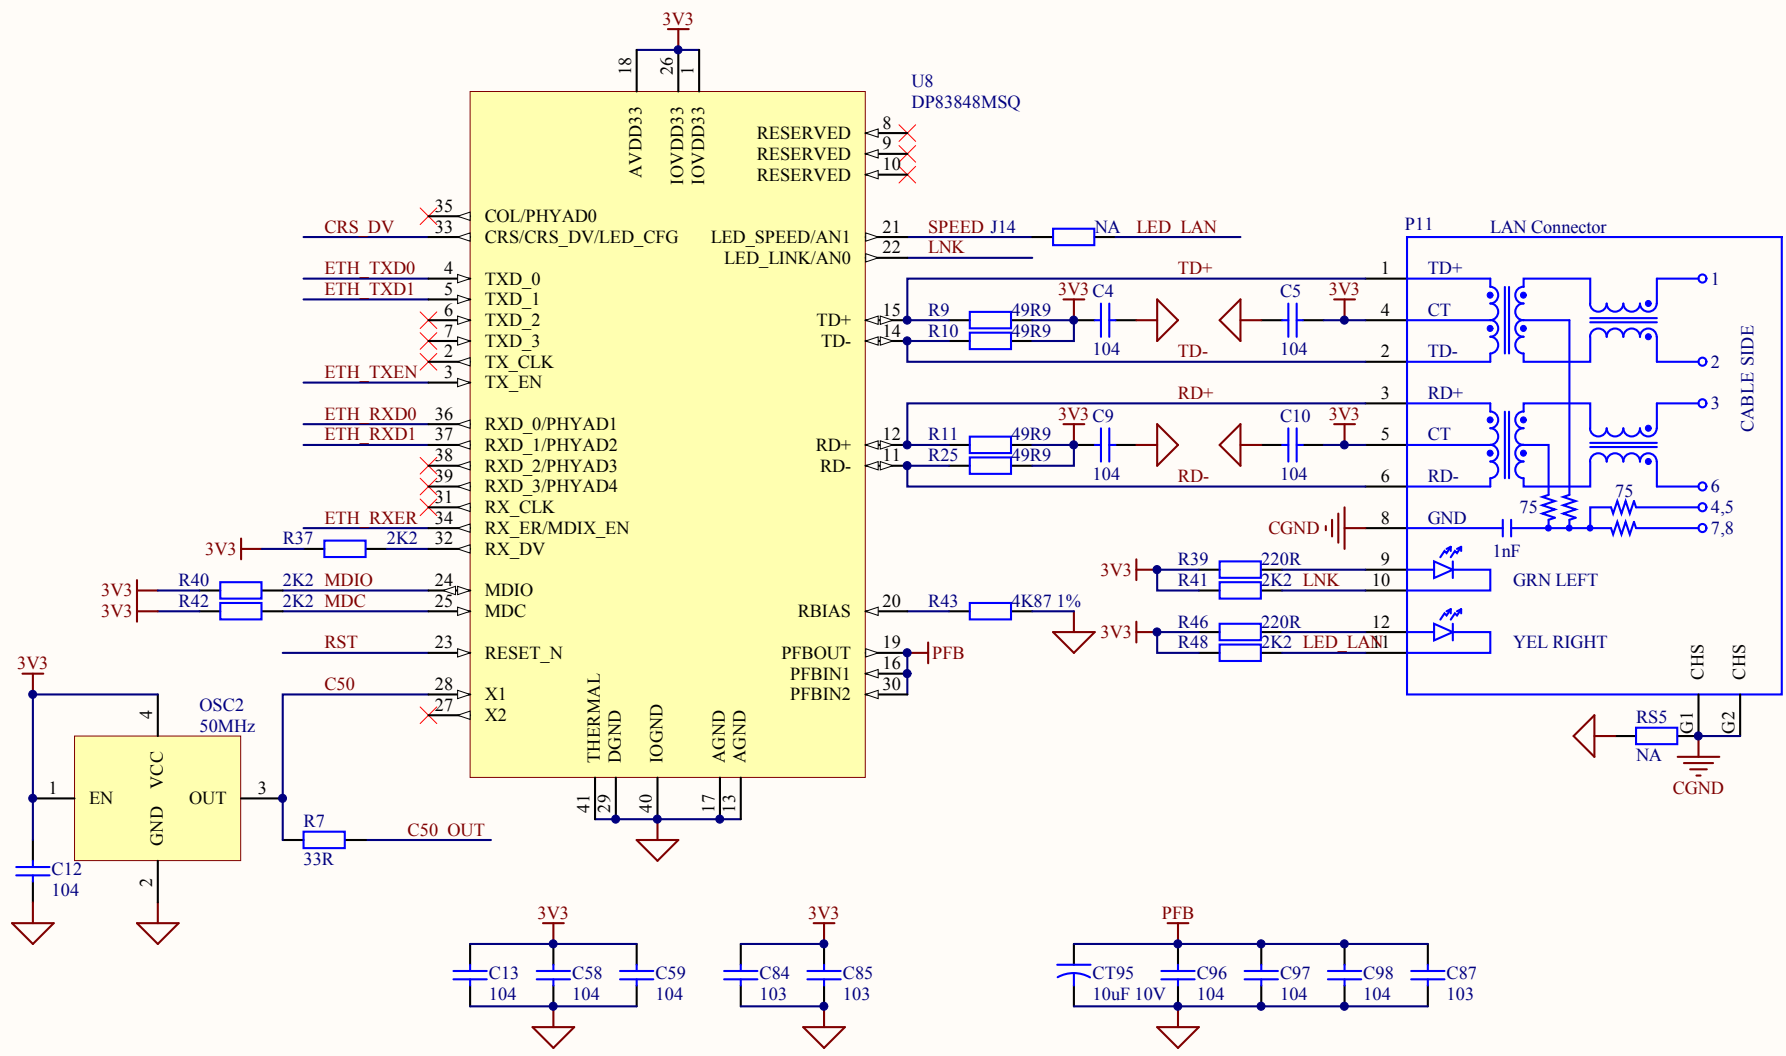

LAN

Title		
Size	Number	Revision
A		
Date:	3/2/2012	Sheet of
File:	E:\ThaiEasyElec\LAN Rev.C.SchDoc	Drawn By:

AUDIO

Title		
Size	Number	Revision
A4		
Date:	3/2/2012	Sheet of
File:	E:\ThaiEasyElec\...\VS1011E Rev.C.SCH.D00 Drawn By:	