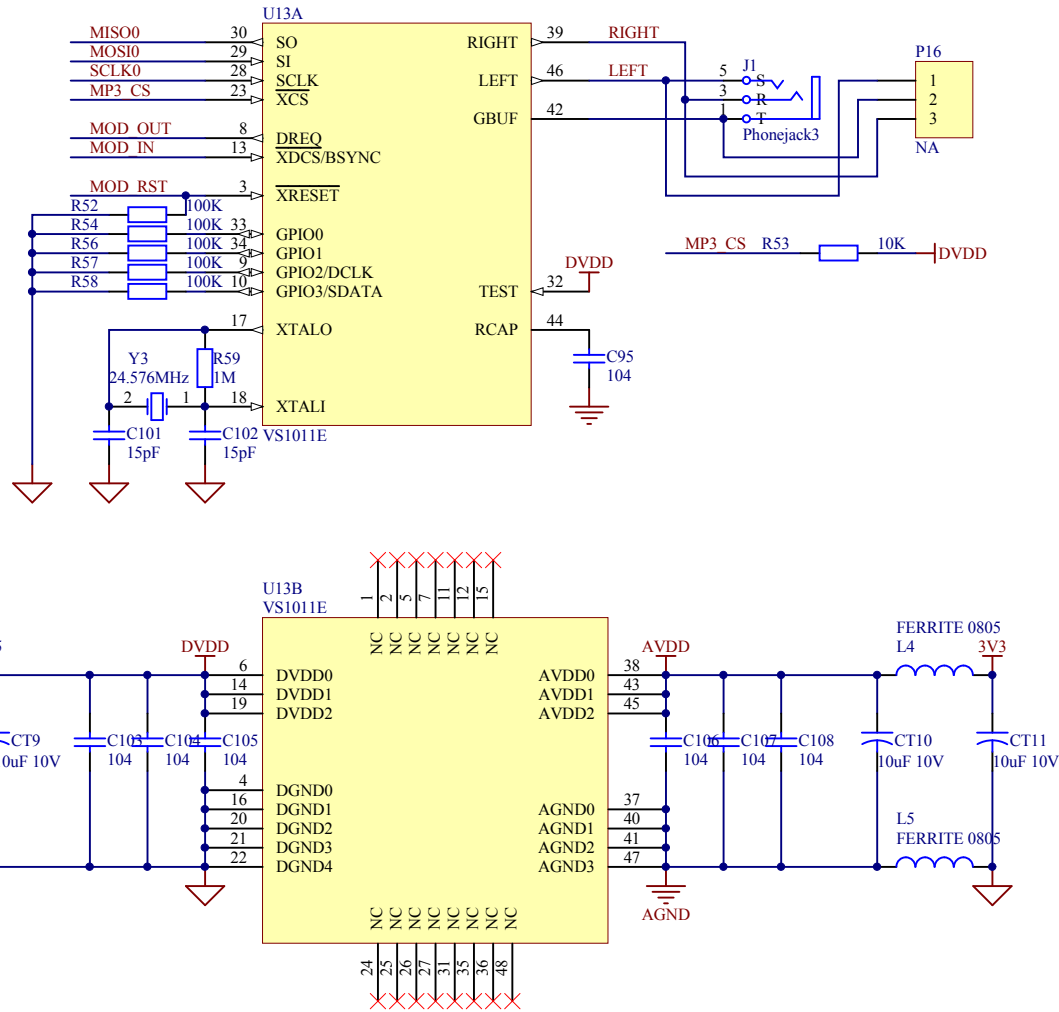

LAN

Title		
Size	Number	Revision
A		
Date:	3/2/2012	Sheet of
File:	E:\ThaiEasyElec\LAN Rev.C.SchDoc	Drawn By:

AUDIO

Title		
Size	Number	Revision
A4		
Date:	3/2/2012	Sheet of
File:	E:\ThaiEasyElec\...\VS1011E Rev.C.SCH.D00 Drawn By:	