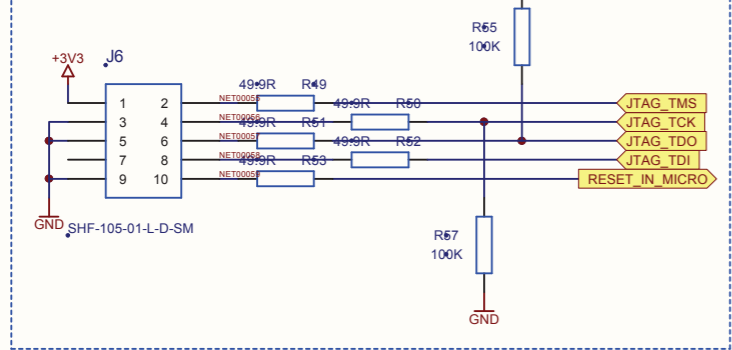

MICRO

JTAG

Title			
Size	Number	Rev	
Automate UC		1.3	
Date	04/09/2015	Drawn by	G. Adam
Filename	Micro.SCHDOC	Sheet	2 of 7