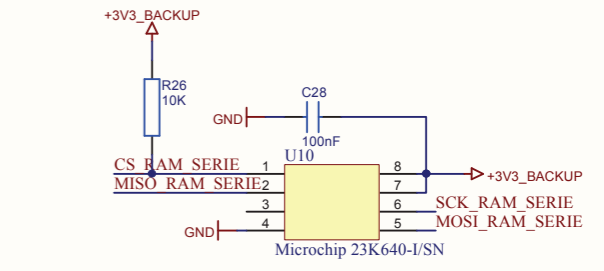

MICRO

JTAG

Title			
Size	Number	Rev	
Automate UC		1.3	
Date	04/09/2015	Drawn by	G. Adam
Filename	Micro.SCHDOC	Sheet	2 of 7