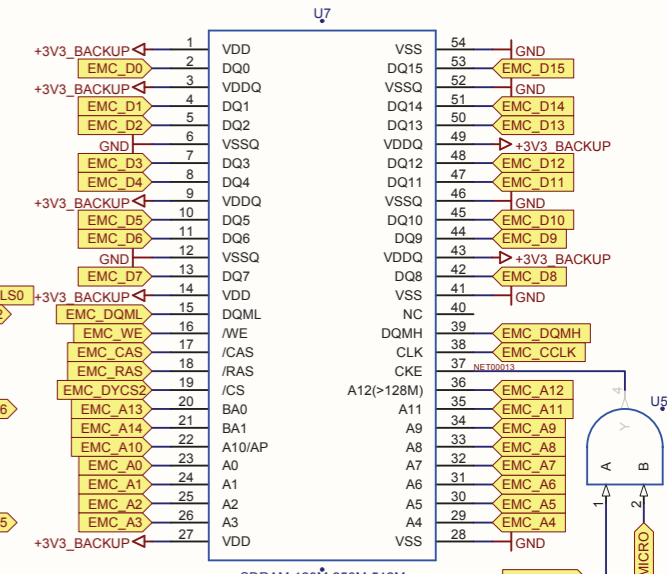

MICRO

JTAG

Title			
Size	Number	Rev	
Automate UC		1.3	
Date	04/09/2015	Drawn by	G. Adam
Filename	Micro.SCHDOC	Sheet	2 of 7