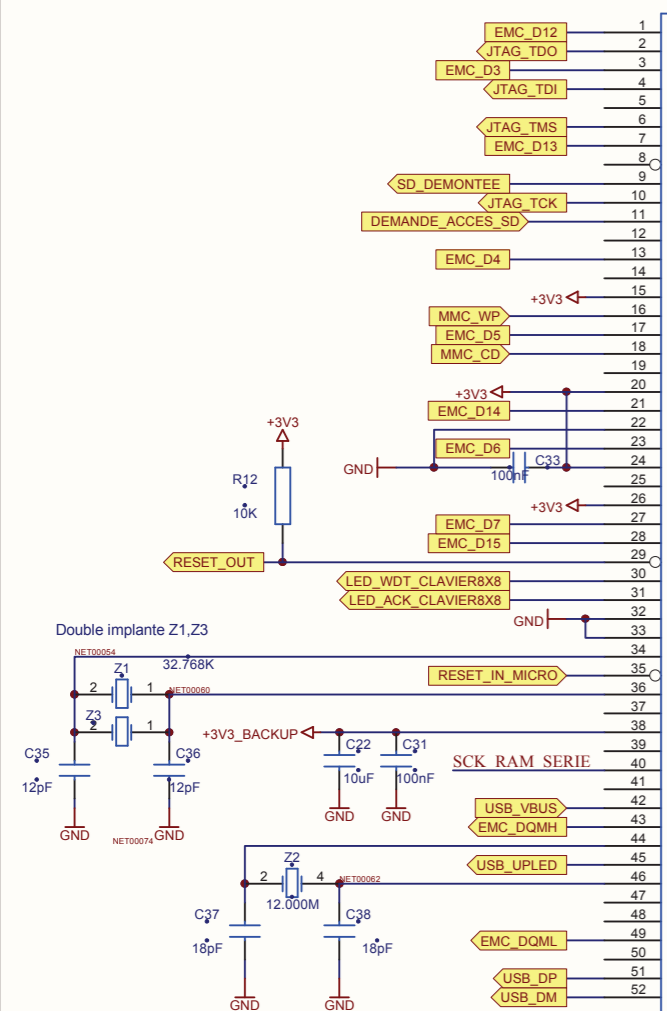

MICRO

JTAG

Title			
Size	Number	Rev	
Automate UC		1.3	
Date	04/09/2015	Drawn by	G. Adam
Filename	Micro.SCHDOC	Sheet	2 of 7