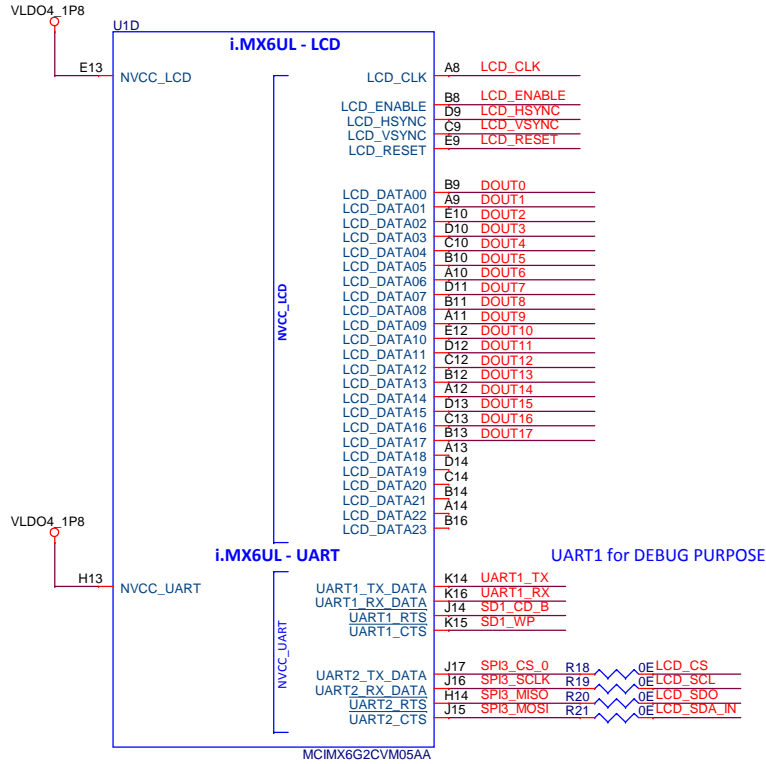

IMX6UL_DEBUG and LCD INTERFACE

IMX6UL_DEBUG TEST POINTS

Title		
<Title>		
Size	Document Number	Rev
B	<Doc>	<RevCode>
Date:	Tuesday, April 11, 2017	Sheet 1 of 1