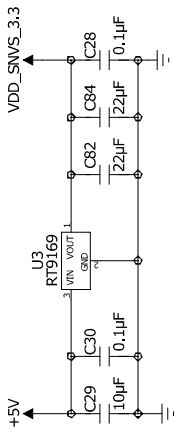

REVISION RECORD	
LTR	DATE

Given to all peripheral section of Processor. Given to VDD\_HIGH\_IN

D  
C  
B  
A  
D  
C  
B  
A  
D  
C  
B  
A