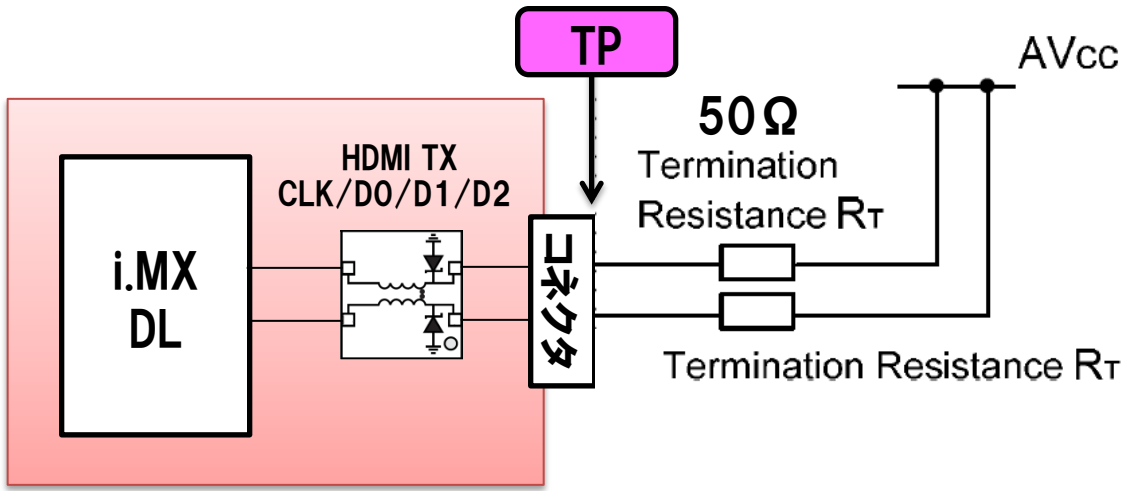

IMX DL HDMI TX Mask Test

Keysight Infiniium : Thursday, December 10, 2015 3:02:04 PM

Channel	Horiz Scale	Position	Vertical Scale	Offset
Channel 1	667.0 ps/div	1.514 ns	198.0 mV/div	4,000 mV
Channel 3	667.0 ps/div	1.514 ns	200.0 mV/div	-13.00 mV