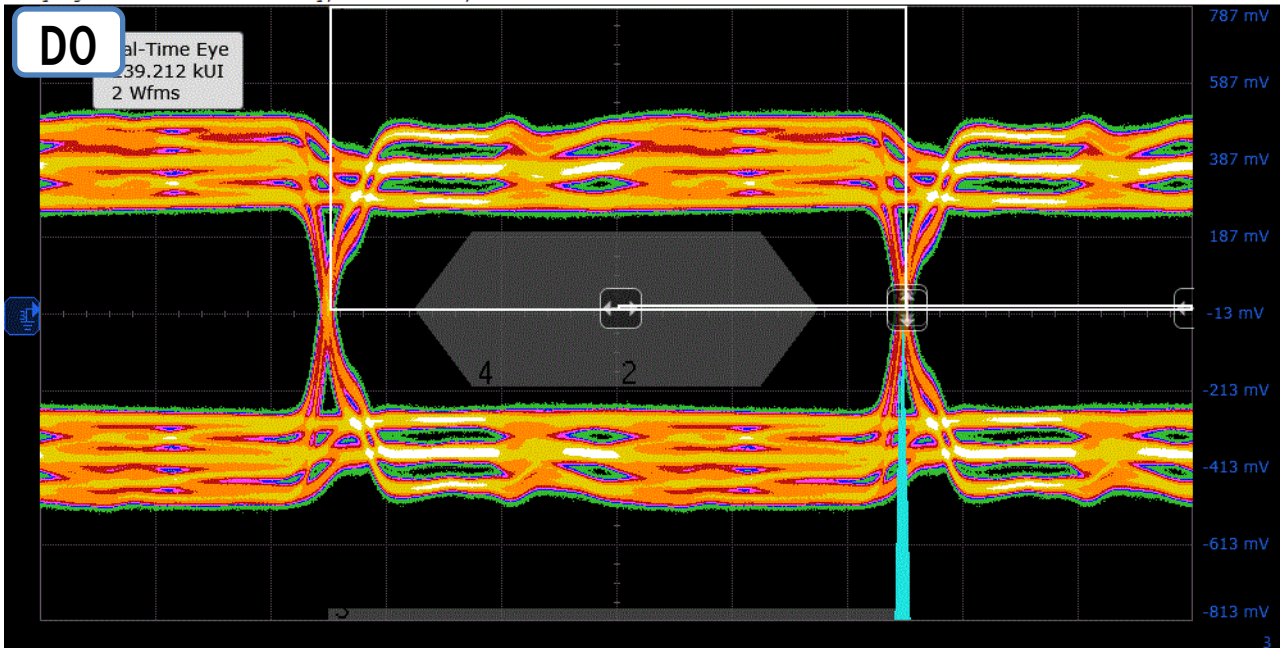

IMX DL HDMI TX Mask Test

Keysight Infiniium : Thursday, December 10, 2015 3:02:04 PM

Channel	Horiz Scale	Position	Vertical Scale	Offset
Channel 1	667.0 ps/div	1.514 ns	198.0 mV/div	4,000 mV
Channel 3	667.0 ps/div	1.514 ns	200.0 mV/div	-13.00 mV