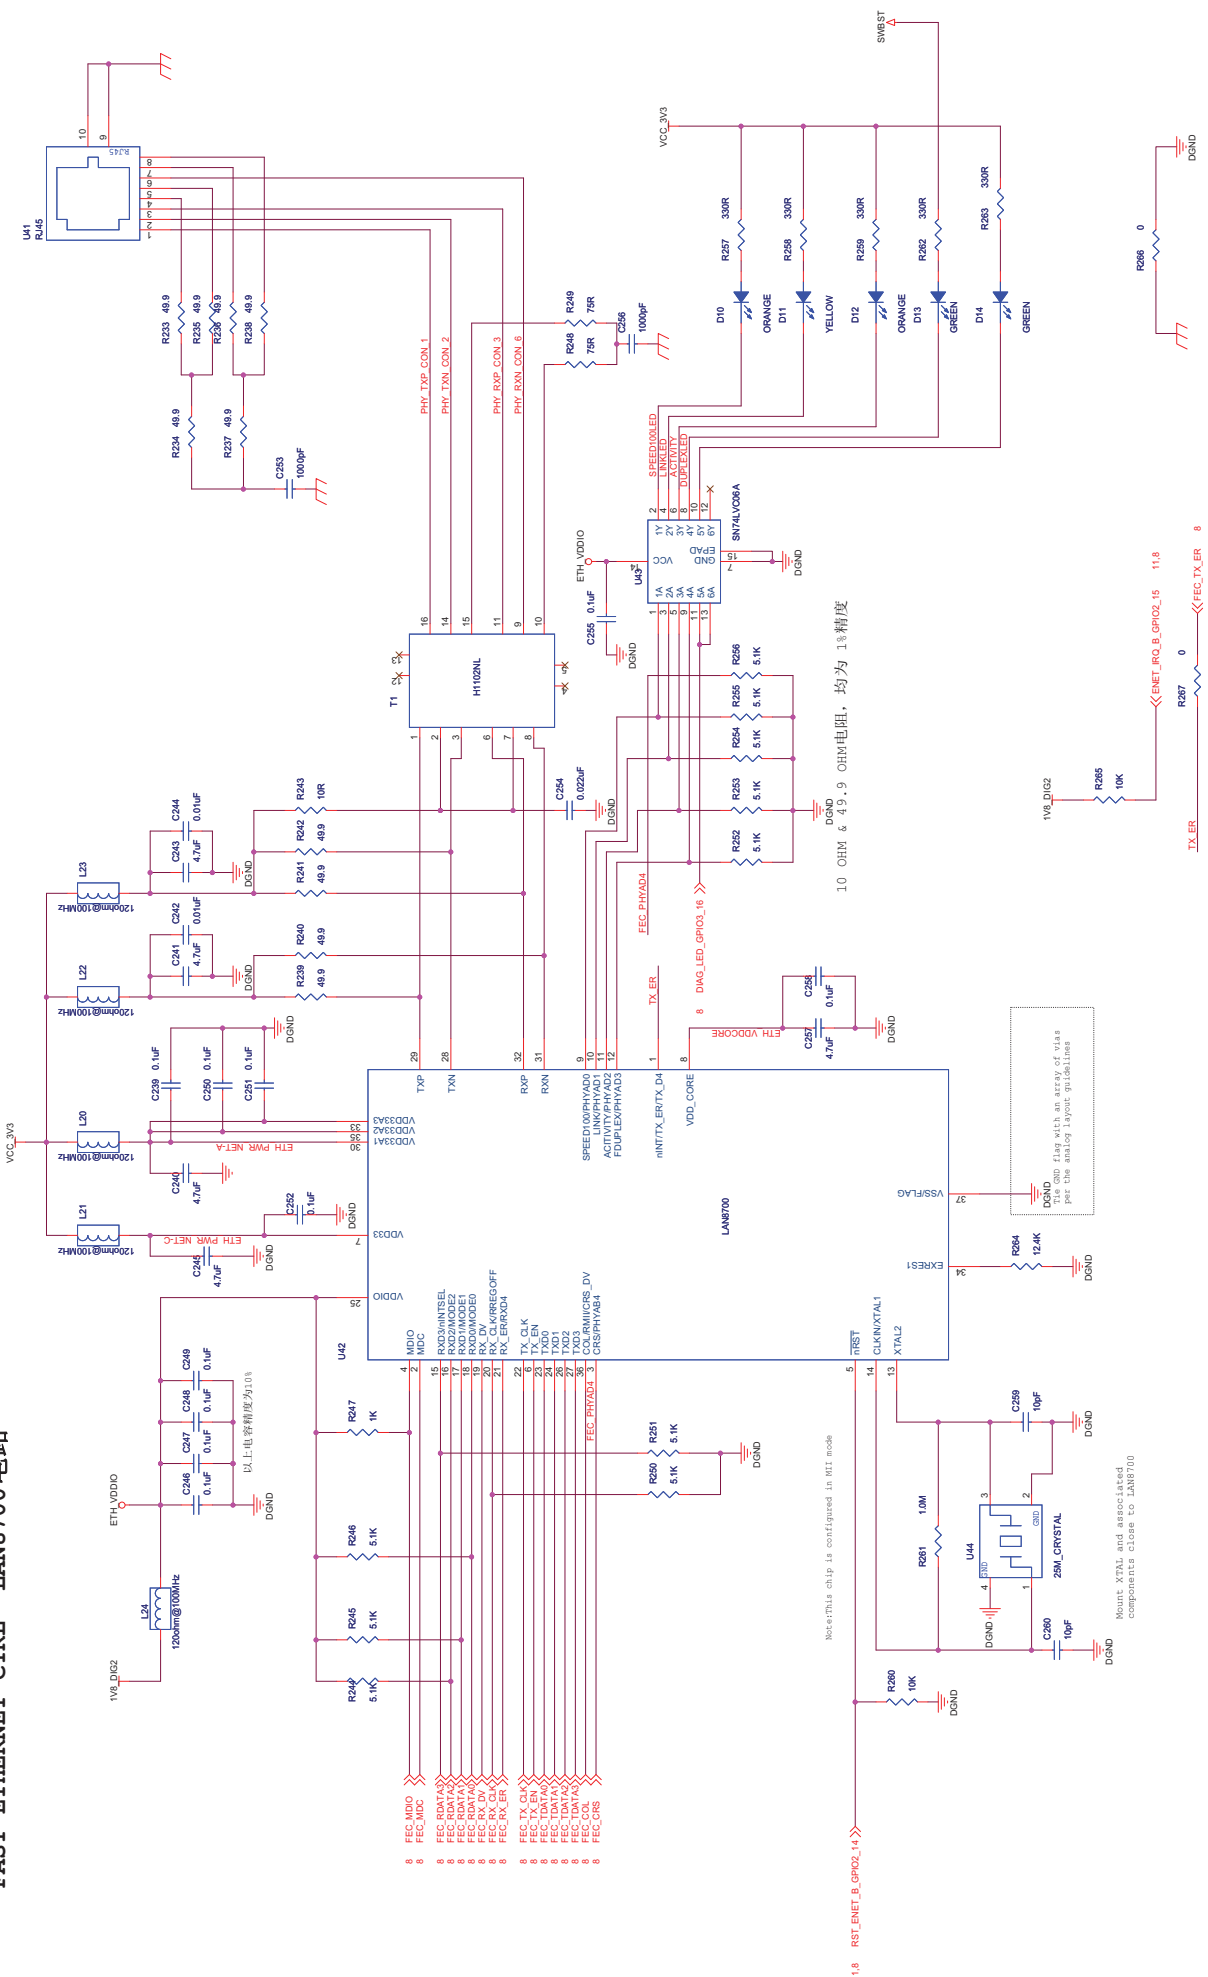

FAST ETHERNET CTRL LAN8700电路

Note: Short the C103 to connect the GND_ENET to GND

File	<Title>
Size	Document Number
Client/Doc	
Date	Thursday, November 15, 2012
Sheet	13 of 20
Rev	<Rev>