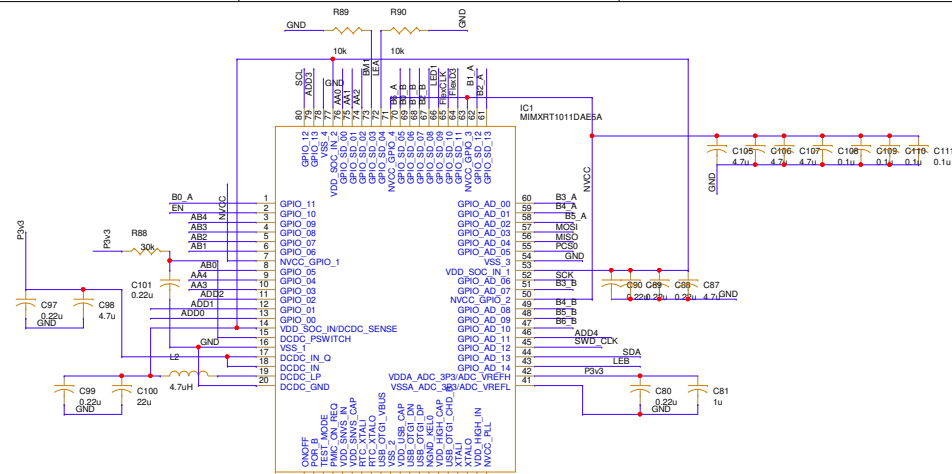

Power and LDO

USB ESD

FLASH (128M)

Osc/Clocks