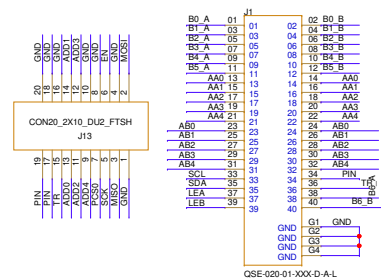

Power and LDO

USB ESD

FLASH (128M)

Osc/Clocks