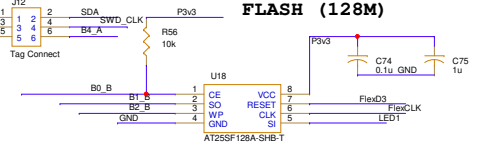

Power and LDO

USB ESD

FLASH (128M)

Osc/Clocks