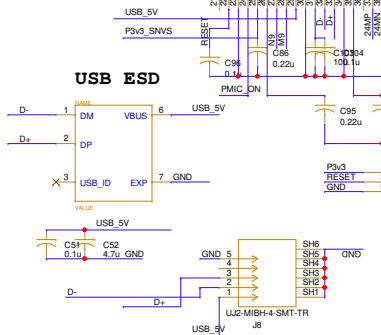

Power and LDO

USB ESD

FLASH (128M)

Osc/Clocks