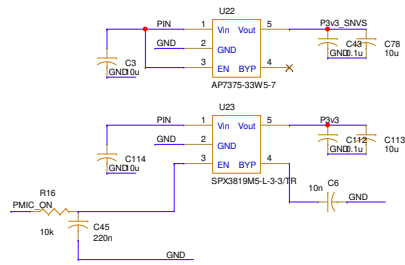

Power and LDO

USB ESD

FLASH (128M)

Osc/Clocks