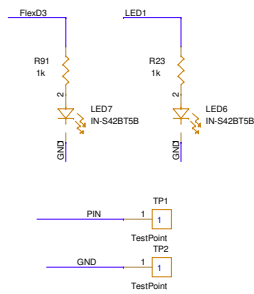

Power and LDO

USB ESD

FLASH (128M)

Osc/Clocks