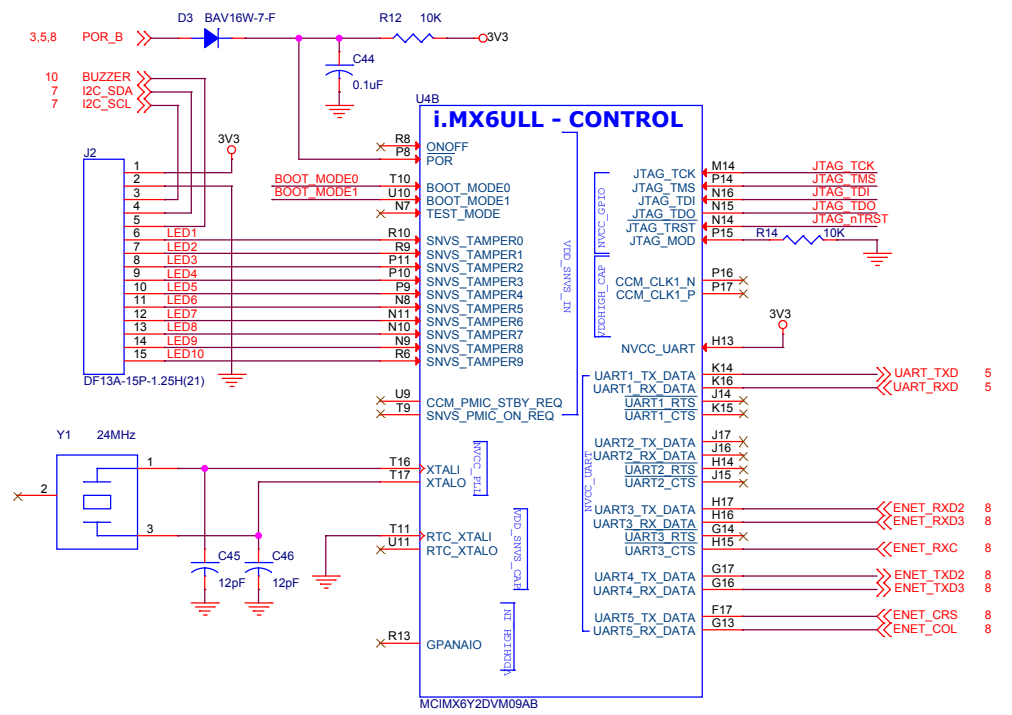

Title			Block
Size	Document Number	Rev	
A3	<Doc>	0	
Date:	Thursday, October 24, 2019	Sheet	2 of 10

Title		
Power		
Size	Document Number	Rev
A3	<Doc>	0
Date:	Thursday, October 24, 2019	Sheet 3 of 10

Title		
Size A3	Document Number <Doc>	Rev 0
Date: Thursday, October 24, 2019	Sheet 4	of 10

BOOT_MODE[1:0]	Boot Type
00	Boot From Fuses
01	Serial Downloader
10	Internal Boot
11	Reserved

FUSE	Settings
BOOT_CFG1[1:0]	Row address cycles 00-3 01-2 10-4 11-5
BOOT_CFG1[5:4]	Pages in block 00-128 01-64 10-32 11-256