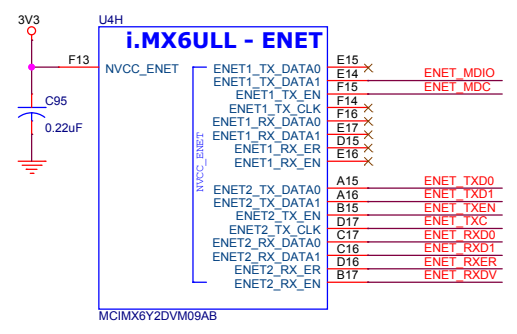

Title		
Ethernet		
Size A3	Document Number <Doc>	Rev 0
Date: Thursday, October 24, 2019	Sheet 8	of 10