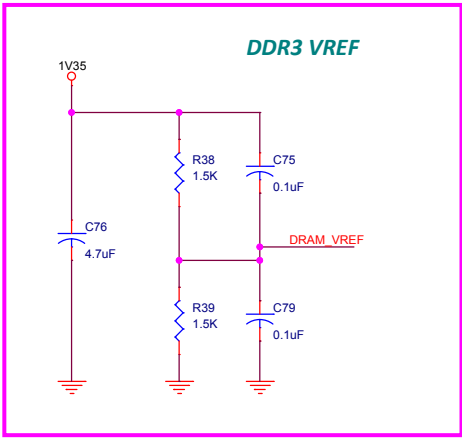

BOOT_MODE[1:0]	Boot Type
00	Boot From Fuses
01	Serial Downloader
10	Internal Boot
11	Reserved

FUSE	Settings
BOOT_CFG1[1:0]	Row address cycles 00-3 01-2 10-4 11-5
BOOT_CFG1[5:4]	Pages in block 00-128 01-64 10-32 11-256