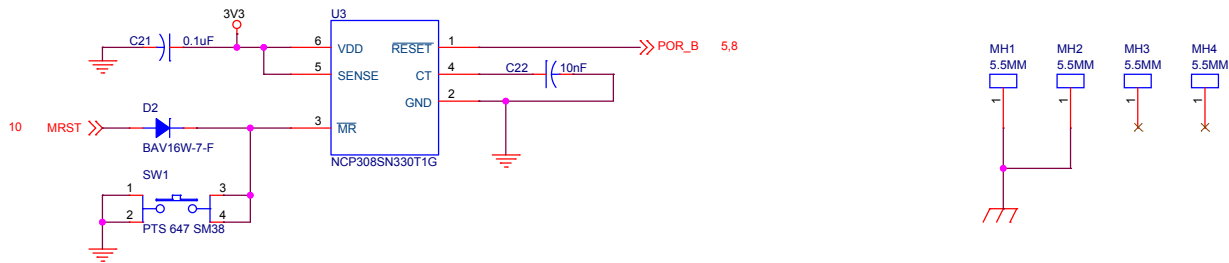

Title			Block
Size	Document Number	Rev	
A3	<Doc>	0	
Date:	Thursday, October 24, 2019	Sheet	2 of 10

Title		
Power		
Size	Document Number	Rev
A3	<Doc>	0
Date:	Thursday, October 24, 2019	Sheet 3 of 10

Title		
Size A3	Document Number <Doc>	Rev 0
Date: Thursday, October 24, 2019	Sheet 4	of 10

BOOT_MODE[1:0]	Boot Type
00	Boot From Fuses
01	Serial Downloader
10	Internal Boot
11	Reserved

FUSE	Settings
BOOT_CFG1[1:0]	Row address cycles 00-3 01-2 10-4 11-5
BOOT_CFG1[5:4]	Pages in block 00-128 01-64 10-32 11-256