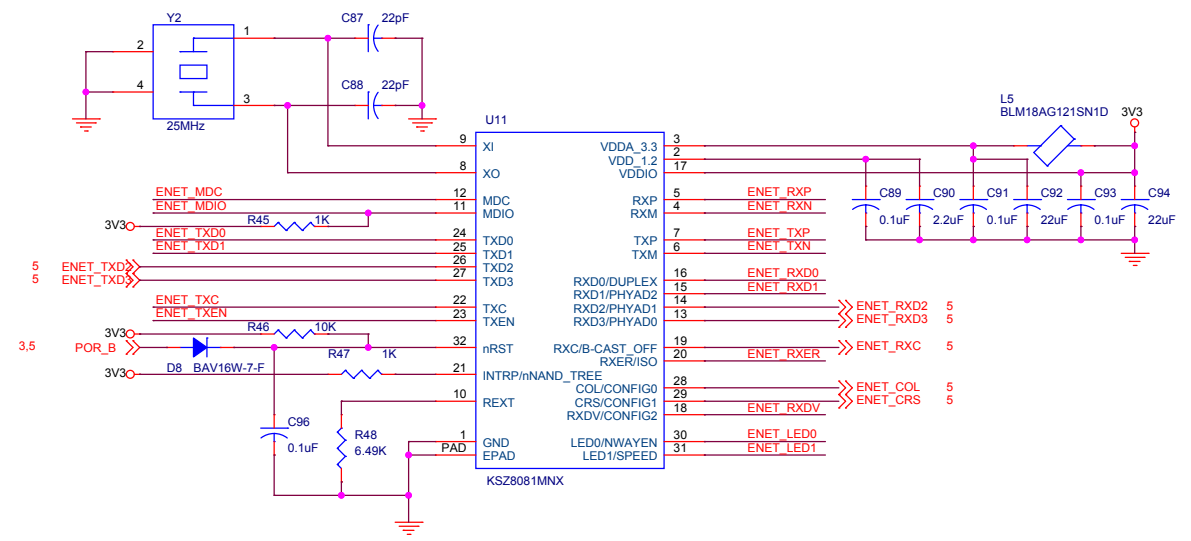

Title		
Ethernet		
Size A3	Document Number <Doc>	Rev 0
Date: Thursday, October 24, 2019	Sheet 8	of 10