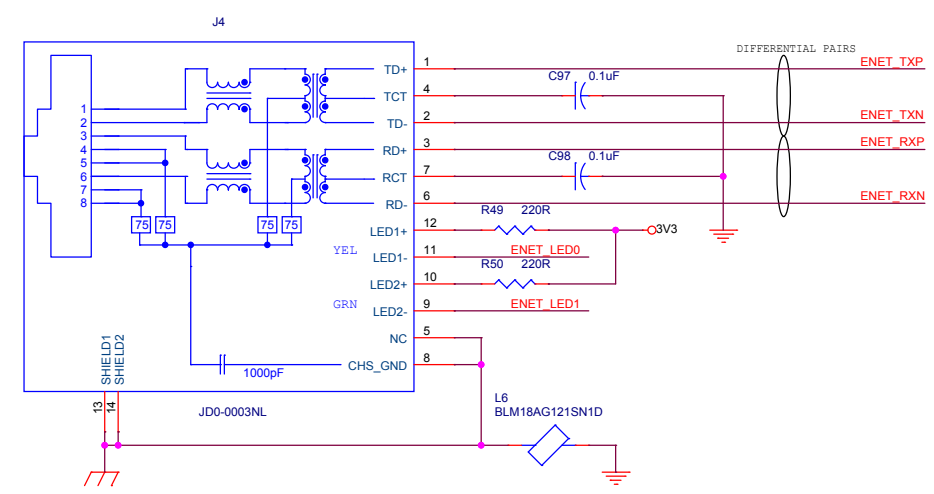

Title		
Ethernet		
Size A3	Document Number <Doc>	Rev 0
Date: Thursday, October 24, 2019	Sheet 8	of 10