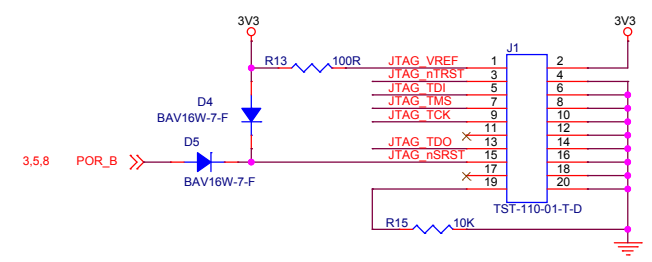

Title			Block
Size	Document Number	Rev	
A3	<Doc>	0	
Date:	Thursday, October 24, 2019	Sheet	2 of 10

Title		
Power		
Size	Document Number	Rev
A3	<Doc>	0
Date:	Thursday, October 24, 2019	Sheet 3 of 10

Title		
Size A3	Document Number <Doc>	Rev 0
Date: Thursday, October 24, 2019	Sheet 4	of 10

BOOT_MODE[1:0]	Boot Type
00	Boot From Fuses
01	Serial Downloader
10	Internal Boot
11	Reserved

FUSE	Settings
BOOT_CFG1[1:0]	Row address cycles 00-3 01-2 10-4 11-5
BOOT_CFG1[5:4]	Pages in block 00-128 01-64 10-32 11-256