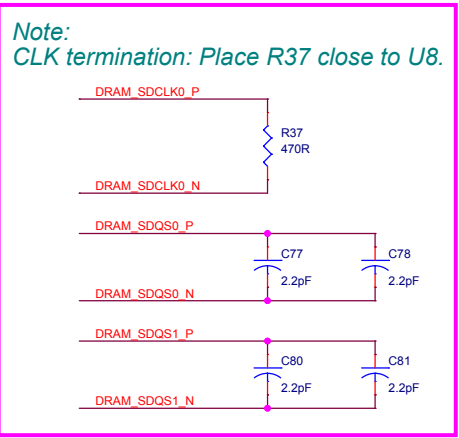

Title			Block
Size	Document Number	Rev	
A3	<Doc>	0	
Date:	Thursday, October 24, 2019	Sheet	2 of 10

Title		
Power		
Size	Document Number	Rev
A3	<Doc>	0
Date:	Thursday, October 24, 2019	Sheet 3 of 10

Title		
Size A3	Document Number <Doc>	Rev 0
Date: Thursday, October 24, 2019	Sheet 4	of 10

BOOT_MODE[1:0]	Boot Type
00	Boot From Fuses
01	Serial Downloader
10	Internal Boot
11	Reserved

FUSE	Settings
BOOT_CFG1[1:0]	Row address cycles 00-3 01-2 10-4 11-5
BOOT_CFG1[5:4]	Pages in block 00-128 01-64 10-32 11-256