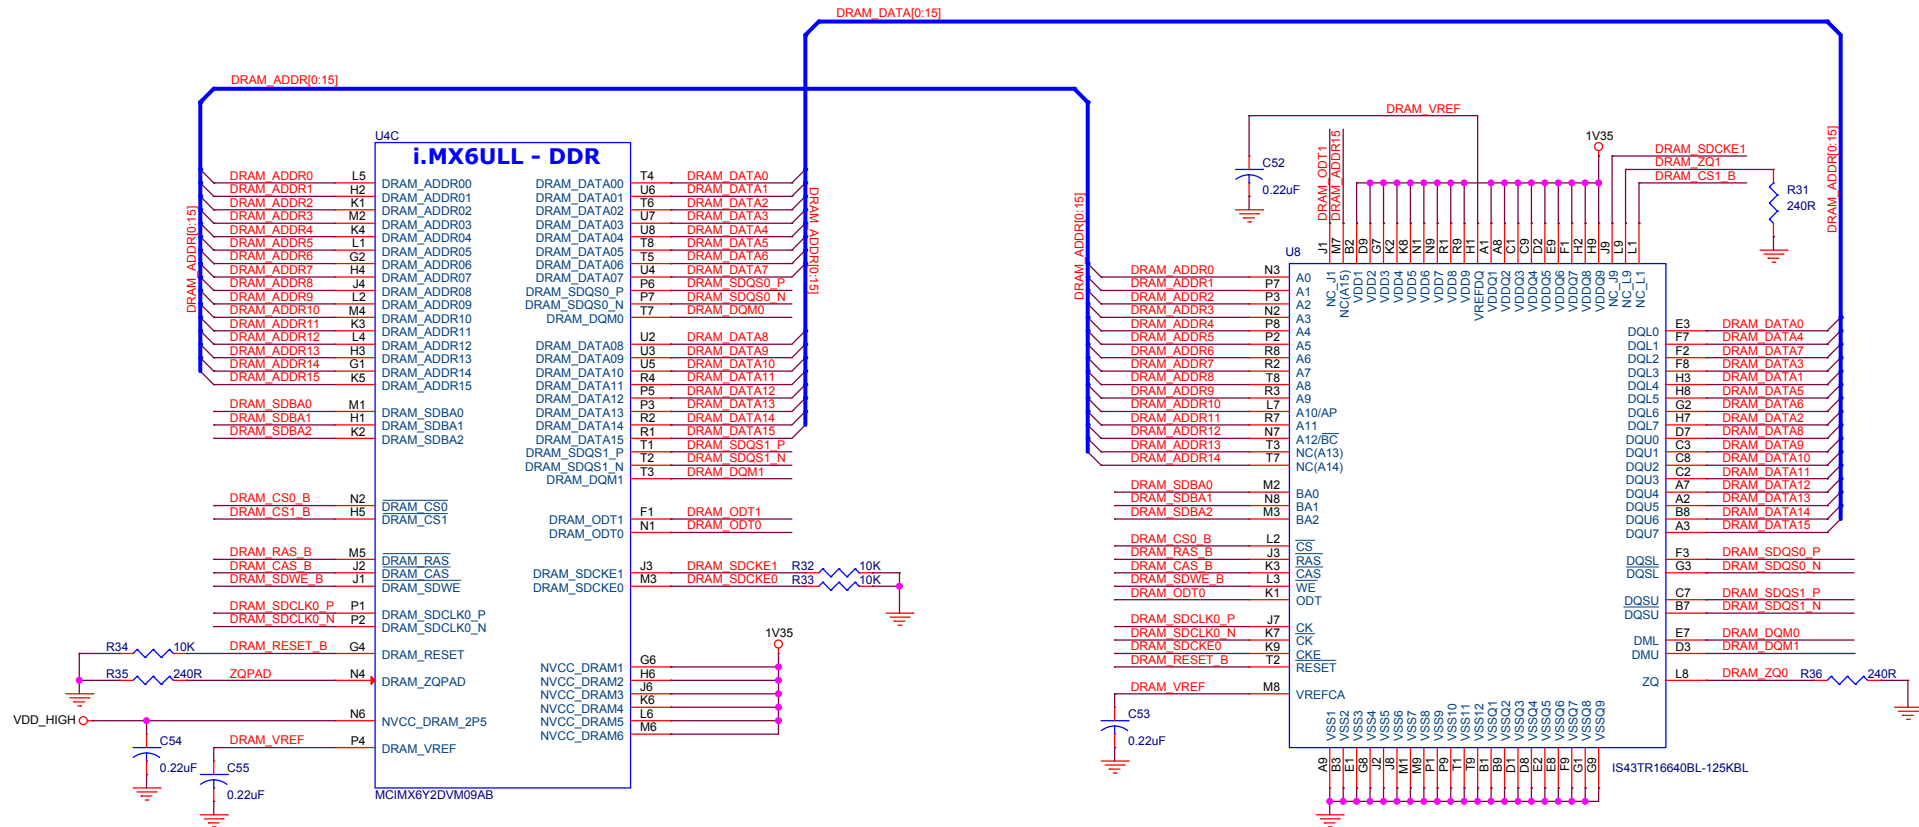

Title			Block
Size	Document Number	Rev	
A3	<Doc>	0	
Date:	Thursday, October 24, 2019	Sheet	2 of 10

Title		
Power		
Size	Document Number	Rev
A3	<Doc>	0
Date:	Thursday, October 24, 2019	Sheet 3 of 10

Title		
Size A3	Document Number <Doc>	Rev 0
Date: Thursday, October 24, 2019	Sheet 4	of 10

BOOT_MODE[1:0]	Boot Type
00	Boot From Fuses
01	Serial Downloader
10	Internal Boot
11	Reserved

FUSE	Settings
BOOT_CFG1[1:0]	Row address cycles 00-3 01-2 10-4 11-5
BOOT_CFG1[5:4]	Pages in block 00-128 01-64 10-32 11-256

Title		DRAM
Size	Document Number	Rev
A3	<Doc>	0
Date:	Thursday, October 24, 2019	Sheet 6 of 10

Title		
Ethernet		
Size A3	Document Number <Doc>	Rev 0
Date: Thursday, October 24, 2019	Sheet 8	of 10