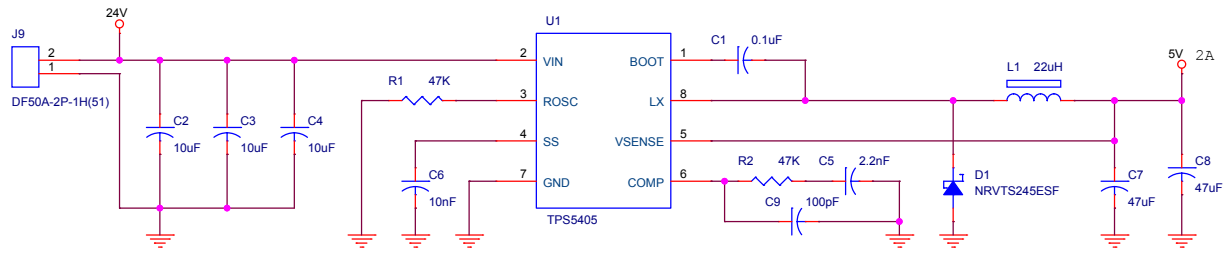

Title		
Power		
Size	Document Number	Rev
A3	<Doc>	0
Date:	Thursday, October 24, 2019	Sheet 3 of 10