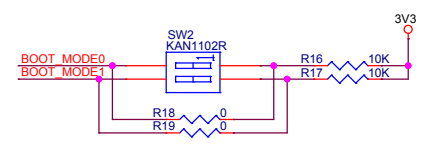

BOOT_MODE[1:0]	Boot Type
00	Boot From Fuses
01	Serial Downloader
10	Internal Boot
11	Reserved

FUSE	Settings
BOOT_CFG1[1:0]	Row address cycles 00-3 01-2 10-4 11-5
BOOT_CFG1[5:4]	Pages in block 00-128 01-64 10-32 11-256