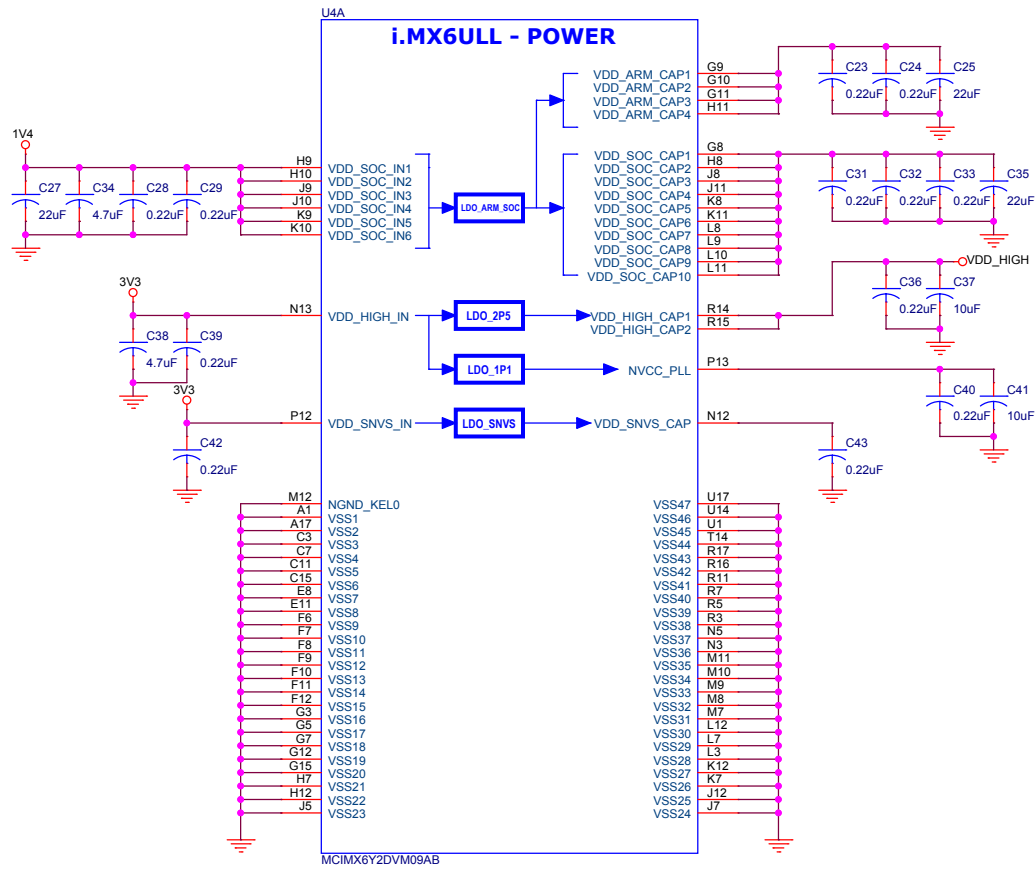

Title		
Size A3	Document Number <Doc>	Rev 0
Date: Thursday, October 24, 2019	Sheet 4	of 10