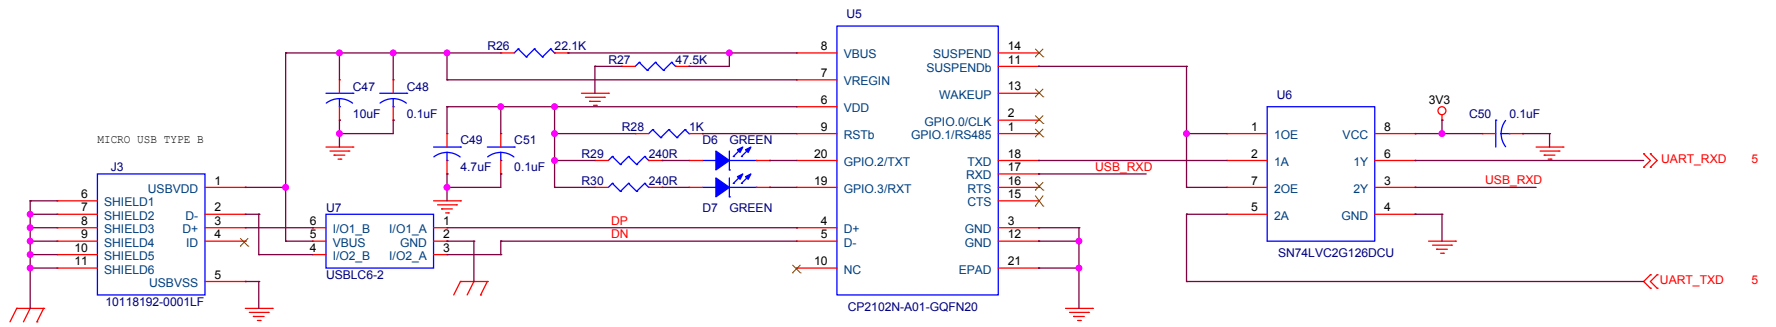

Title			Block
Size	Document Number	Rev	
A3	<Doc>	0	
Date:	Thursday, October 24, 2019	Sheet	2 of 10

Title		
Power		
Size	Document Number	Rev
A3	<Doc>	0
Date:	Thursday, October 24, 2019	Sheet 3 of 10

Title		
Size A3	Document Number <Doc>	Rev 0
Date: Thursday, October 24, 2019	Sheet 4	of 10

BOOT_MODE[1:0]	Boot Type
00	Boot From Fuses
01	Serial Downloader
10	Internal Boot
11	Reserved

FUSE	Settings
BOOT_CFG1[1:0]	Row address cycles 00-3 01-2 10-4 11-5
BOOT_CFG1[5:4]	Pages in block 00-128 01-64 10-32 11-256