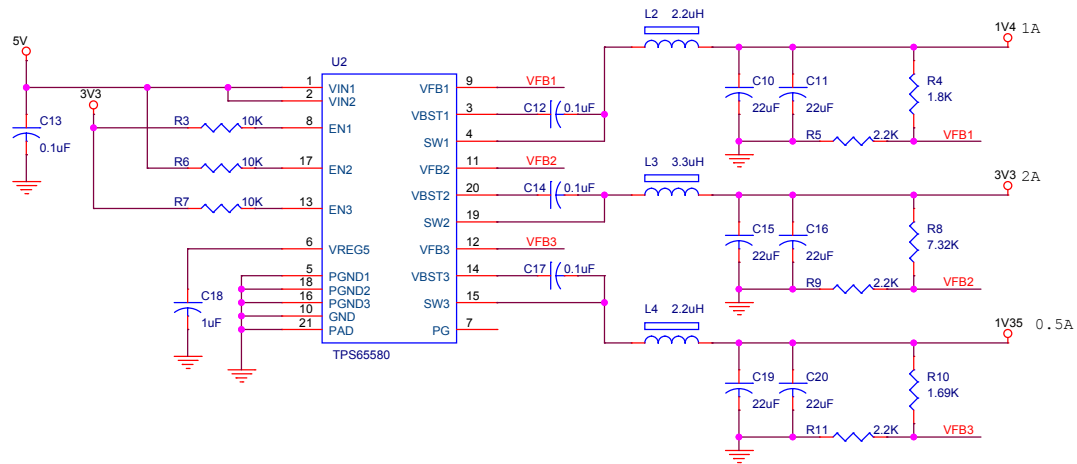

Title		
Power		
Size	Document Number	Rev
A3	<Doc>	0
Date:	Thursday, October 24, 2019	Sheet 3 of 10