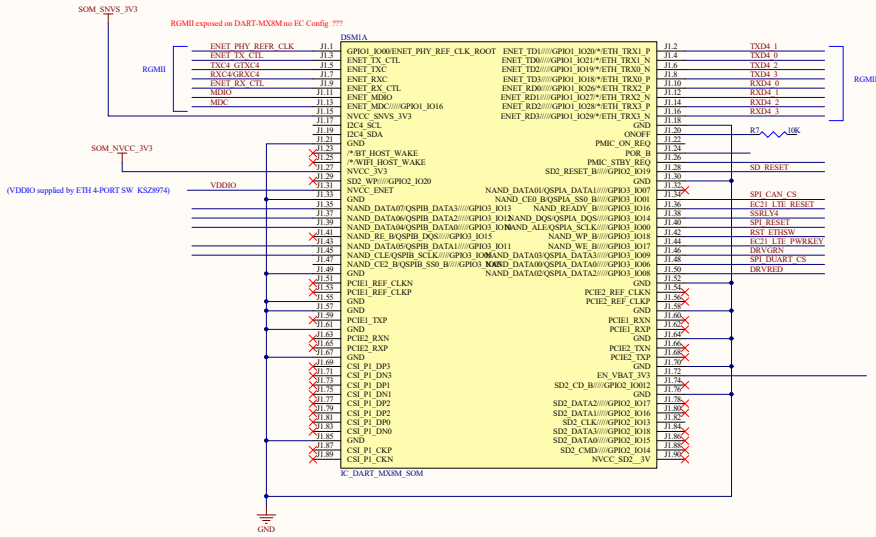

- DART- MX8M -

Title		
Size	Number	Revision
A2		A
Date	2019/01/12	Sheet of 13
File	C:\Users\111\500-04-MX8M-Main-1	Rev: 01/12/19