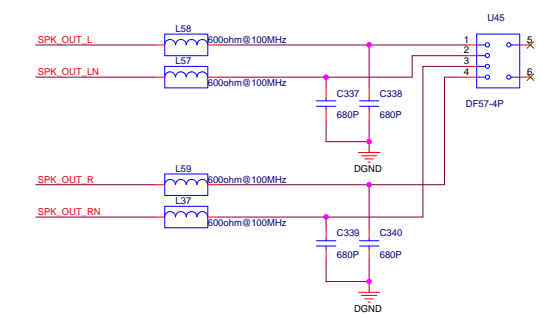

AIF1-CPU I2S

AIF2-3G PCM

AIF3-BT PCM

3G Analog Audio Output

Microphone2 Single-End Input

Title	<Title>	Rev	<Rev>
Size	Document Number		
Custom	Custom-Doc		
Date:	Tuesday, June 27, 2017	Sheet	1 of 1