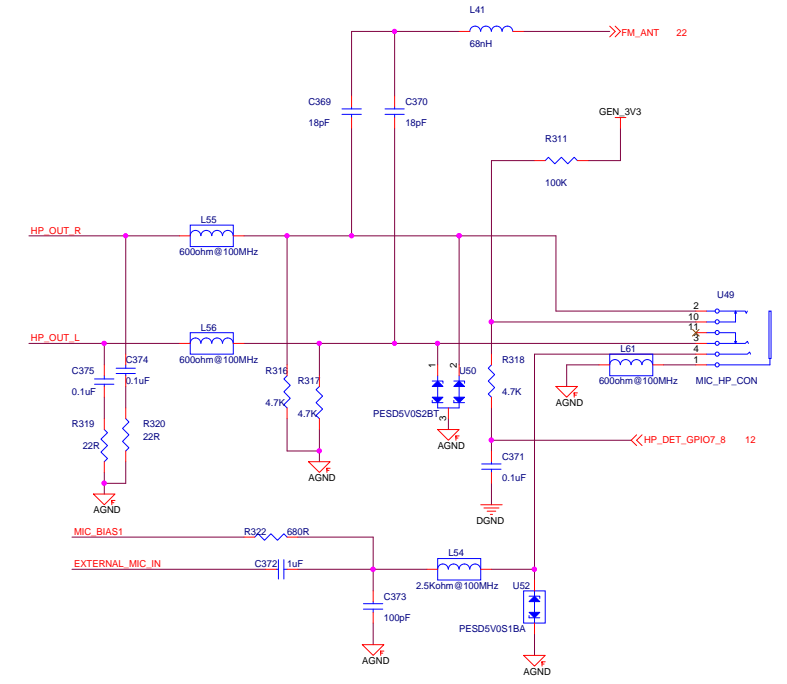

AIF1-CPU I2S

AIF2-3G PCM

AIF3-BT PCM

3G Analog Audio Output

Microphone2 Single-End Input

Title	<Title>	Rev	<Rev>
Size	Document Number		
Custom	Custom-Doc		
Date:	Tuesday, June 27, 2017	Sheet	1 of 1