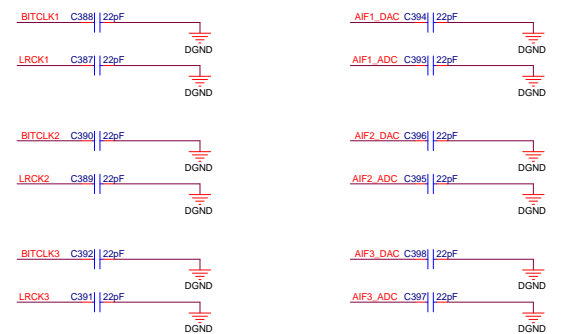

AIF1-CPU I2S

AIF2-3G PCM

AIF3-BT PCM

3G Analog Audio Output

Microphone2 Single-End Input

Title	<Title>	Rev	<Rev>
Size	Document Number		
Custom	Custom-Doc		
Date:	Tuesday, June 27, 2017	Sheet	1 of 1