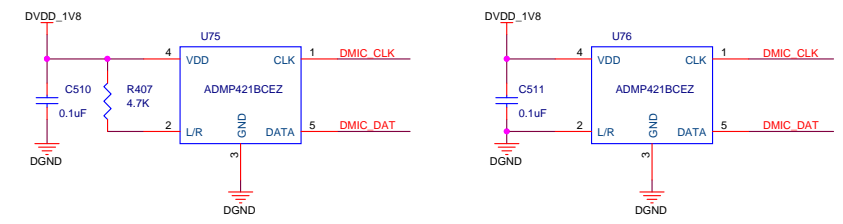

MAX98089 Dual I2S Codec

Filter Caps

Speaker Interface

Headset Interface

Power

Title	<Title>	Rev	<Rev>
Size	Document Number		
Custom	Doc		
Date:	Wednesday, January 01, 2014	Sheet	1 of 1