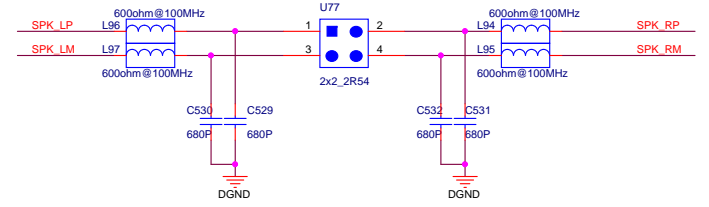

MAX98089 Dual I2S Codec

Filter Caps

Speaker Interface

Headset Interface

Power

Title	<Title>	Rev	<Rev>
Size	Document Number		
Custom	Doc		
Date:	Wednesday, January 01, 2014	Sheet	1 of 1