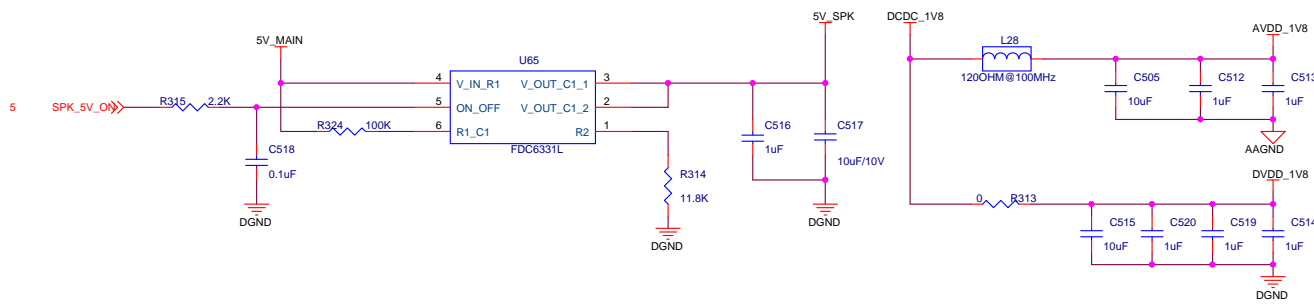

MAX98089 Dual I2S Codec

Filter Caps

Speaker Interface

Headset Interface

Power

Title	<Title>	Rev	<Rev>
Size	Document Number		
Custom	Doc		
Date:	Wednesday, January 01, 2014	Sheet	1 of 1