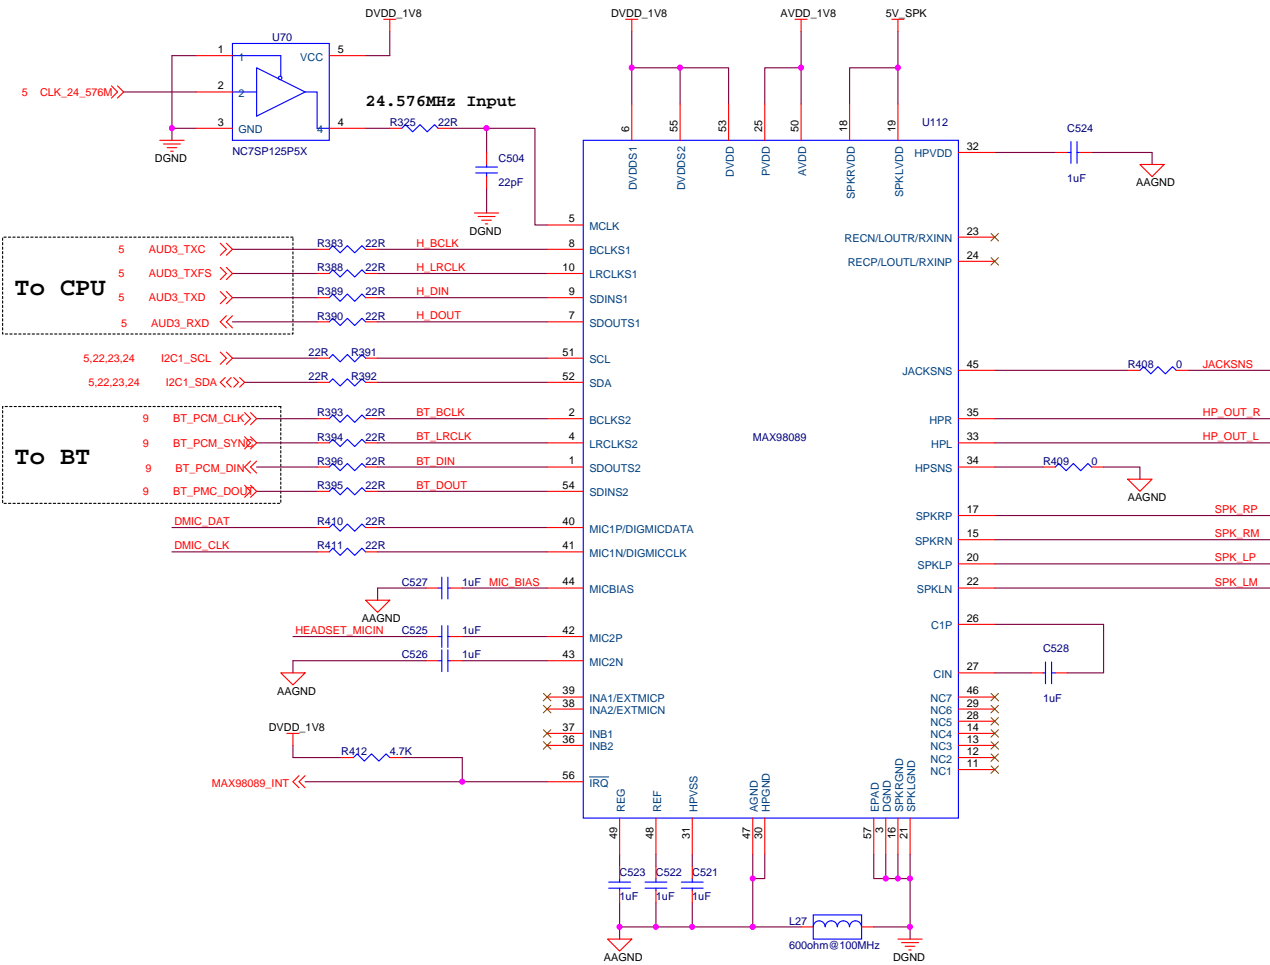

MAX98089 Dual I2S Codec

Filter Caps

Speaker Interface

Headset Interface

Power

Title	<Title>	Rev	<Rev>
Size	Document Number		
Custom	Doc		
Date:	Wednesday, January 01, 2014	Sheet	1 of 1