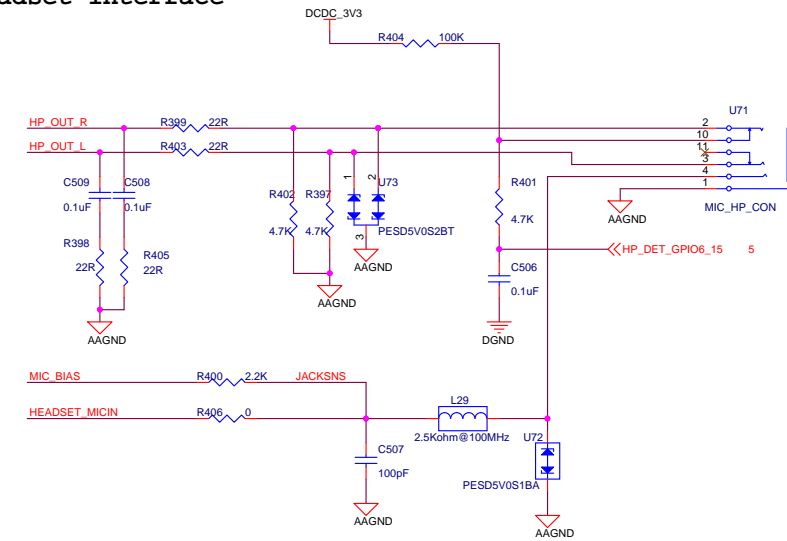

MAX98089 Dual I2S Codec

Filter Caps

Speaker Interface

Headset Interface

Power

Title	<Title>	Rev	<Rev>
Size	Document Number		
Custom	Doc		
Date:	Wednesday, January 01, 2014	Sheet	1 of 1