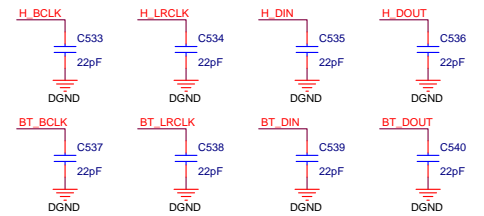

MAX98089 Dual I2S Codec

Filter Caps

Speaker Interface

Headset Interface

Power

Title	<Title>	Rev	<Rev>
Size	Document Number		
Custom	Doc		
Date:	Wednesday, January 01, 2014	Sheet	1 of 1