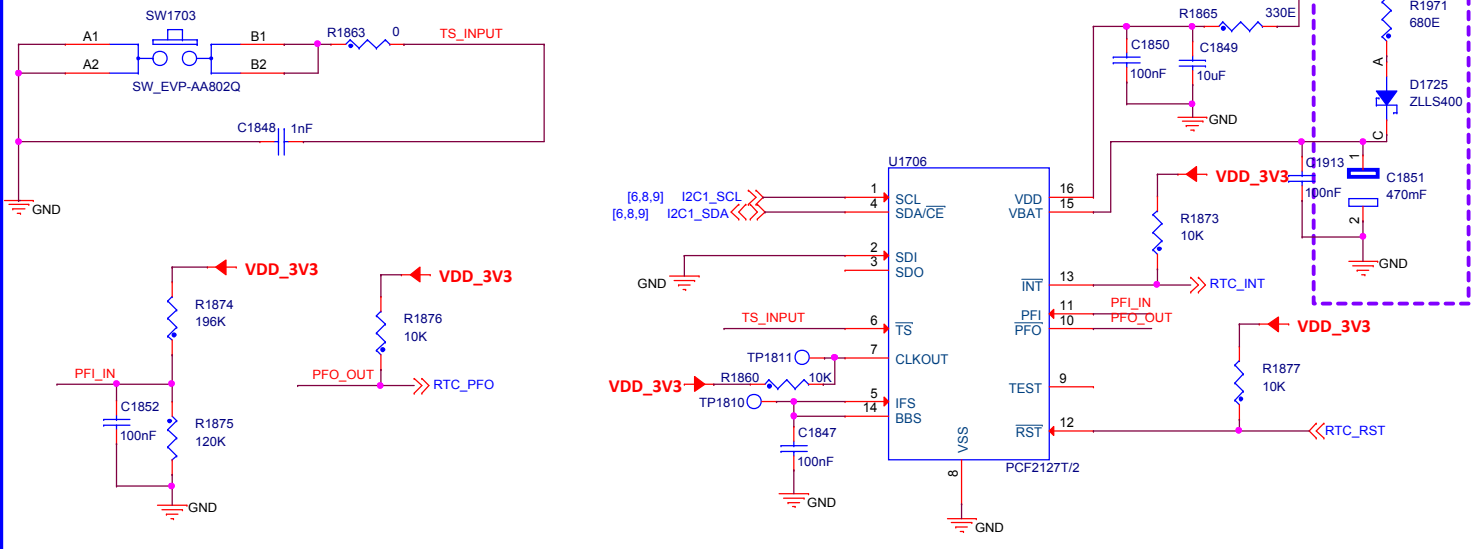

# RTC Interface

|                                     |              |  |            |
|-------------------------------------|--------------|--|------------|
| Project                             |              | Designed eInfochips  |            |
| Title<br>RTC Interface              |              |  The Solutions People |            |
| Size<br>B                           | eInfochips#: |  | Rev<br>1.0 |
| Date: Wednesday, September 11, 2019 |              | Sheet 1 of 1   |            |